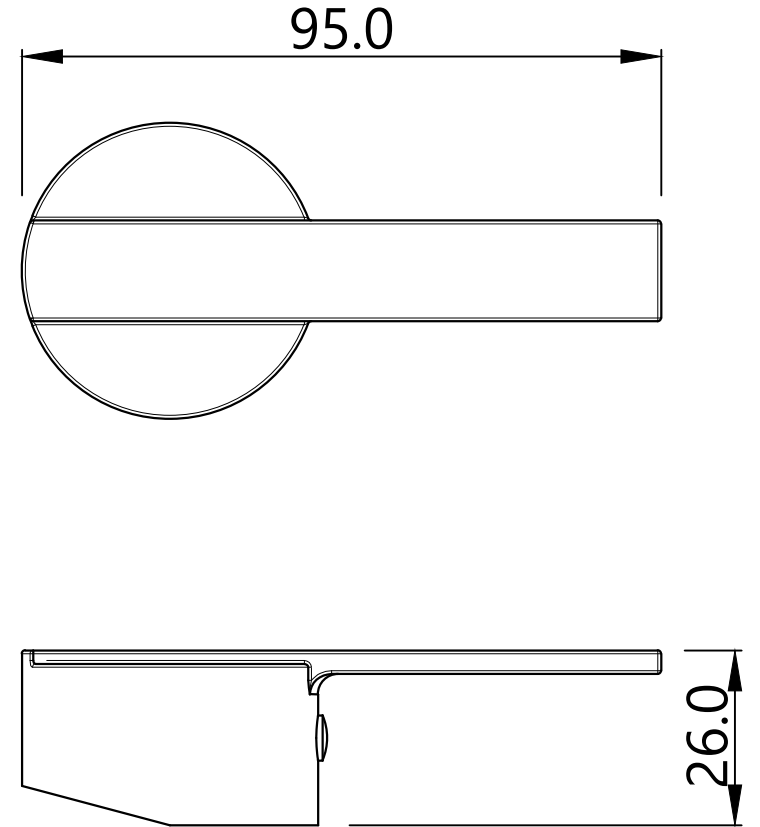

Exposed Parts Kit of Single Lever Diverter

Cat No.~ ORI-CHR-109055K

DIVERTER PLATE

HANDLE