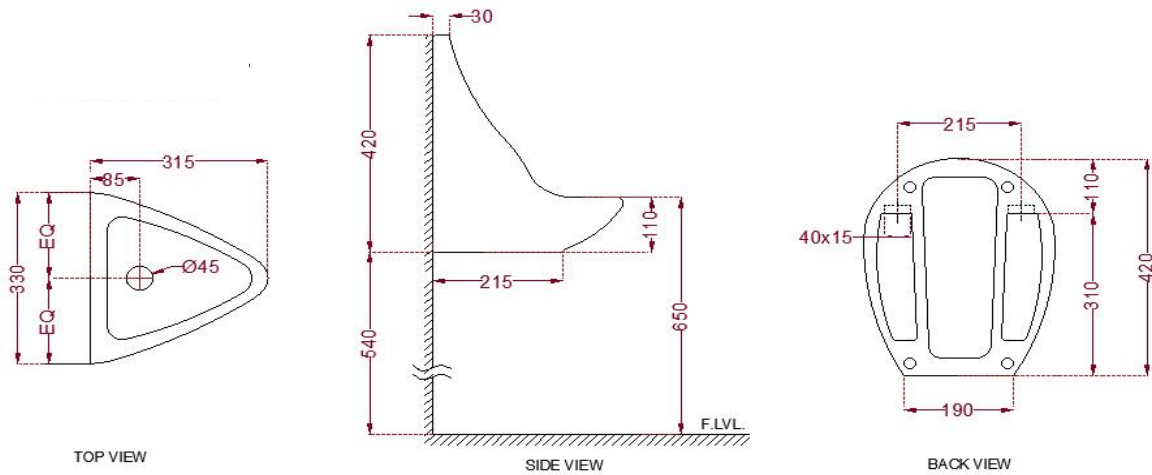

**SPECIFICATION DATA SHEET**

**PRODUCT DETAILS**

<b>Manufacturer :</b>	ESSCO	<b>Type:</b>	Urinal
<b>Outlet</b>	Vertical	<b>Colour:</b>	White
<b>Technical Details:</b>	ID of waste outlet hole dia. $\varnothing$ 45 $\pm$ 3 mm		
	Horizontal distance between the Wall and the centre line of the waste outlet hole $\leq$ 85 mm		

**PRODUCT IMAGE**

**TECHNICAL DRAWING**

<b>Product Dimension</b>	330x315x420 mm	<b>FEATURES</b> Compact easy to install, Anti germ glaze, Packed With Accessories.
<b>Inner Dimension</b>	235X250X250 mm	
<b>Product Weight</b>	6.8 kg	

**ACCESSORIES INCLUDED**

fixing screw

ZPS-WHT-FB14

**CERTIFICATION**

All technical dimensions are in accordance to Bureau of Indian Standards

DISCLAIMER: Our every effort has been made to ensure factual accuracy, the information presented subject to changes due to requirements in different sites, markets and/ or countries. All dimensions are in mm (Tolerance  $\pm$  5 MM). Jaquar reserves the right to make the necessary amendments at any time without prior notice.