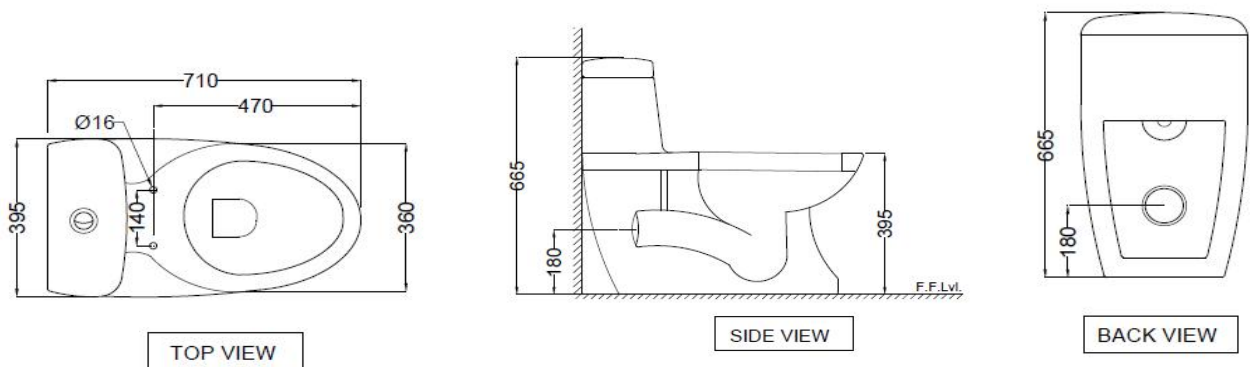

**SPECIFICATION DATA SHEET**
**PRODUCT DETAILS**

<b>Manufacturer :</b>	ESSCO	<b>Type:</b>	Single piece-WC (P-trap )
<b>Colour:</b>	White	<b>Outlet</b>	Horizontal
<b>Technical Details:</b>	External diameter of outlet hole dia. $\varnothing 100 \pm 5$ mm	<b>Material:</b>	Ceramic - Vitreous China
	Vertical distance between the Floor and the centre line of the waste outlet hole $\leq 180$ mm		

**PRODUCT IMAGE**

**TECHNICAL DRAWING**

<b>Product Dimension</b>	395x710x665 mm	<b>FEATURES</b> Trap glazed,Packed with Accessories,Dual Flushing - 3/6 LPF, Anti germ glaze.
<b>Trap Distance</b>	P Trap - 180 mm	
<b>Product Weight</b>	37 kg	
<b>ACCESSORIES INCLUDED</b>		
PP Soft Close Seat cover		CMS-WHT-105S
Floor fixing screw		ZPS-SNS-FB01
Cistern Fittings		ZCF-WHT-FT002

**CERTIFICATION**

**All technical dimensions are in accordance to Bureau of Indian Standards**

**DISCLAIMER:** Our every effort has been made to ensure factual accuracy, the information presented subject to changes due to requirements in different sites, markets and/ or countries. All dimensions are in mm (Tolerance  $\pm 5$  MM). Jaquar reserves the right to make the necessary amendments at any time without prior notice.