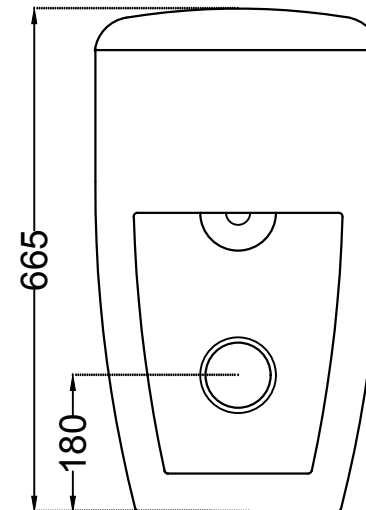

TOP VIEW

SIDE VIEW

BACK VIEW

	Jaquar Group	
	Global Headquarters Plot No. 3, Sector- M-11, IMT Manesar Gurgaon, NCR - 122050, India E-mail : Sales: support@jaquar.com Customer Service : service@jaquar.com	
	ITEM CODE	CMS-WHT-103851P180SPP
	ITEM TYPE	SINGLE PIECE WC P TRAP-180 MM
ITEM SIZE	395x710x665 mm	
ALL DIMENSIONS ARE IN MM. (TOLERANCE ± 5 MM)		