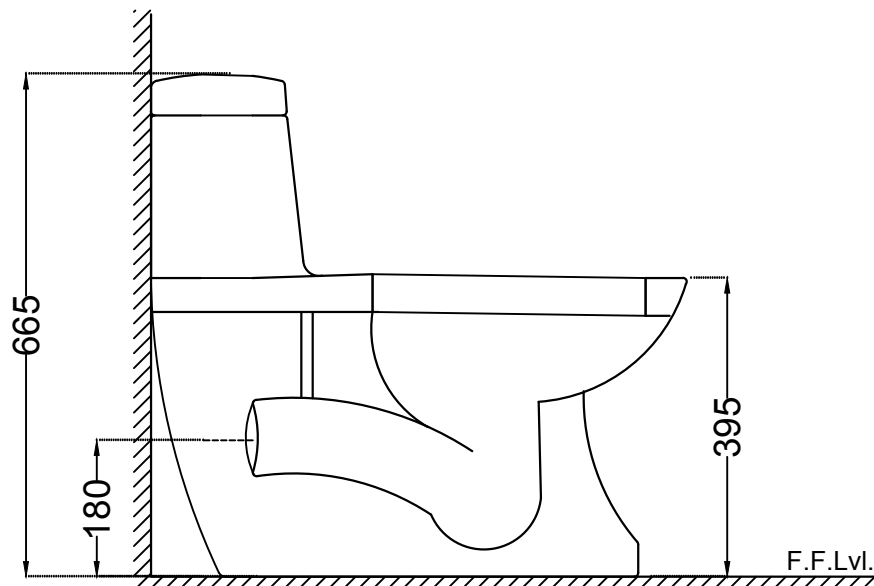

TOP VIEW

SIDE VIEW

BACK VIEW

	Jaquar Group	
	Global Headquarters Plot No. 3, Sector- M-11, IMT Manesar Gurgaon, NCR - 122050, India E-mail : Sales: support@jaquar.com Customer Service : service@jaquar.com	
	ITEM CODE	CMS-WHT-103851P180SPP
	ITEM TYPE	SINGLE PIECE WC P TRAP-180 MM
ITEM SIZE	395x710x665 mm	
ALL DIMENSIONS ARE IN MM. (TOLERANCE ± 5 MM)		