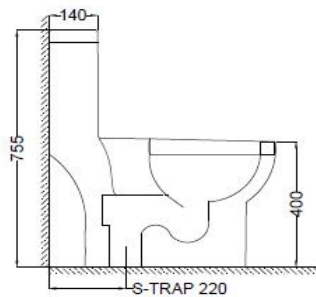

**SPECIFICATION DATA SHEET**

**PRODUCT DETAILS**

<b>Manufacturer :</b>	ESSCO	<b>Type:</b>	Single piece-WC (S trap )
<b>Colour:</b>	White	<b>Outlet</b>	Vertical
<b>Technical Details:</b>	External diameter of outlet hole dia. $\varnothing 100 \pm 5$ mm	<b>Material:</b>	Ceramic - Vitreous China
	Horizontal distance between the wall line and the centre line of the waste outlet hole $\leq 220$ mm		

**PRODUCT IMAGE**

**TECHNICAL DRAWING**

TOP VIEW

SIDE VIEW

<b>Product Dimension</b>	360x660x755 mm mm	<b>FEATURES</b> Square Shaped Design, Slim Seat Cover, Efficient Flushing, Dual Flushing - 3/6 LPF, Anti germ glaze.
<b>Trap Distance</b>	S Trap - 220 mm	
<b>Product Weight</b>	37 kg	

**ACCESSORIES INCLUDED**

PP normal close slim seat cover	AIS-WHT-103N
Floor Fixing Screw	ZPS-SNS-FB01
Cistern Fittings	ZCF-WHT-FT002
Wax Seal	ZPS-WHT-1401

**CERTIFICATION**

All technical dimensions are in accordance to Bureau of Indian Standards