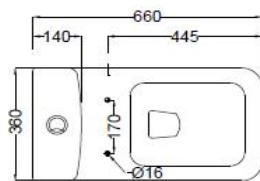

**SPECIFICATION DATA SHEET**

**PRODUCT DETAILS**

<b>Manufacturer :</b>	ESSCO	<b>Type:</b>	Single piece-WC (S trap )
<b>Colour:</b>	White	<b>Outlet</b>	Vertical
<b>Technical Details:</b>	External diameter of outlet hole dia. $\varnothing 100 \pm 5$ mm	<b>Material:</b>	Ceramic - Vitreous China
	Horizontal distance between the wall line and the centre line of the waste outlet hole $\leq 220$ mm		

**PRODUCT IMAGE**

**TECHNICAL DRAWING**

TOP VIEW

SIDE VIEW

<b>Product Dimension</b>	360x660x755 mm mm	<b>FEATURES</b> Square Shaped Design, Slim Seat Cover, Efficient Flushing, Dual Flushing - 3/6 LPF, Anti germ glaze.
<b>Trap Distance</b>	S Trap - 220 mm	
<b>Product Weight</b>	37 kg	

DISCLAIMER: Our every effort has been made to ensure factual accuracy, the information presented subject to changes due to requirements in different sites, markets and/ or countries. All dimensions are in mm (Tolerance  $\pm 5$  MM). Jaquar reserves the right to make the necessary amendments at any time without prior notice.