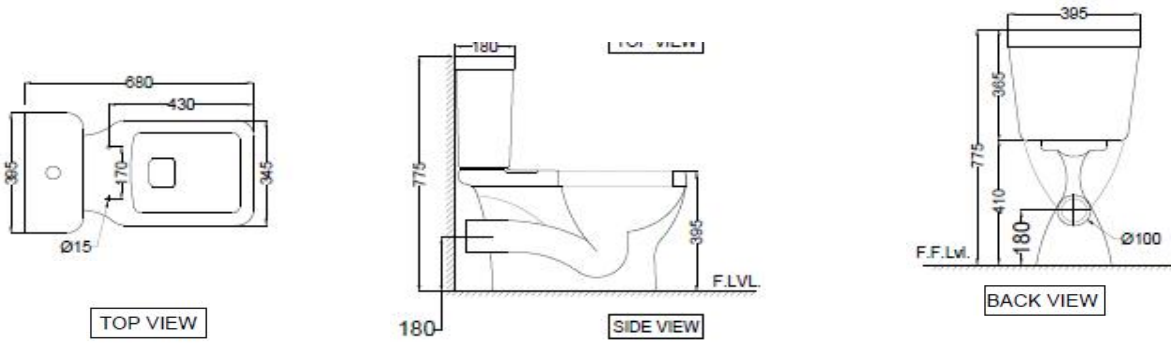

AIS-WHT-101751P180SPPSMZ

SPECIFICATION DATA SHEET

PRODUCT DETAILS

Manufacturer :	ESSCO	Type:	Complete Set For Coupled WC (P-Trap)
Colour:	White	Outlet	Horizontal
Technical Details:	External diameter of outlet hole dia. $\varnothing 100 \pm 5$ mm	Material:	Ceramic - Vitreous China
	Vertical distance between the Floor and the centre line of the waste outlet hole ≤ 180 mm		

PRODUCT IMAGE

TECHNICAL DRAWING

Product Dimension	395x680x775 mm	FEATURES Combind packing, Complete Trap Glaze, Slim seat cover, Dual Flushing - 3/6 LPF, Anti germ glaze.
Trap Distance	P Trap - 180 mm	
Product Weight	32.0 kg	

ACCESSORIES INCLUDED

PP soft close slim seat cover	AIS-WHT-1035
Cistern	AIS-WHT-101201C
Cistern Fittings	ZCF-WHT-FT003
Floor fixing screw	ZPS-SNS-FB01

CERTIFICATION

All technical dimensions are in accordance to Bureau of Indian Standards

DISCLAIMER: Our every effort has been made to ensure factual accuracy, the information presented subject to changes due to requirements in different sites, markets and/or countries. All dimensions are in mm (Tolerance ± 5 MM). Jaquar reserves the right to make the necessary amendments at any time without prior notice.