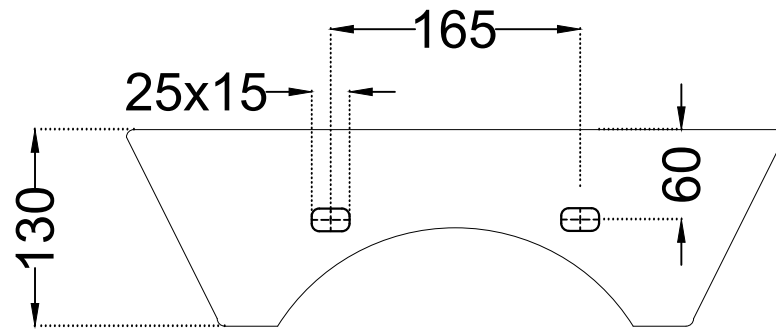

TOP VIEW

BACK VIEW

	Jaquar Group	ITEM CODE	ECS-WHT-933
	Global Headquarters Plot No. 3, Sector- M-11, IMT Manesar Gurgaon, NCR - 122050, India	ITEM TYPE	TABLE TOP BASIN
	E-mail : Sales: support@jaquar.com Customer Service : service@jaquar.com	ITEM SIZE	440x375x130 mm
		ALL DIMENSIONS ARE IN MM. (TOLERANCE ± 5 MM)	