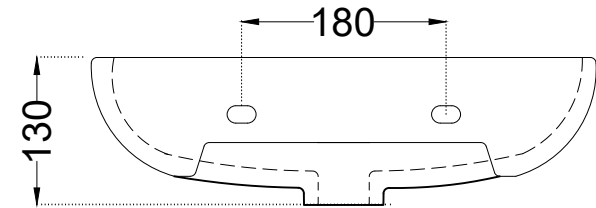

TOP VIEW

SIDE VIEW

BACK VIEW

	Jaquar Group	ITEM CODE	ECS-WHT-819
	Global Headquarters Plot No. 3, Sector- M-11, IMT Manesar Gurgaon, NCR - 122050, India	ITEM TYPE	WALL HUNG BASIN
	E-mail : Sales: support@jaquar.com Customer Service : service@jaquar.com	ITEM SIZE	440x320x130 mm
	ALL DIMENSIONS ARE IN MM. (TOLERANCE ± 5 MM)		