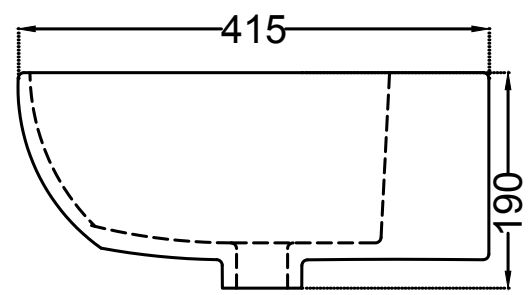

TOP VIEW

SIDE VIEW

BACK VIEW

	Jaquar Group Global Headquarters Plot No. 3, Sector- M-11, IMT Manesar Gurgaon, NCR - 122050, India E-mail : Sales: support@jaquar.com Customer Service : service@jaquar.com		ITEM CODE	ECS-WHT-817
			ITEM TYPE	WALL HUNG BASIN
			ITEM SIZE	515x415x190 mm
	ALL DIMENSIONS ARE IN MM. (TOLERANCE ± 5 MM)			