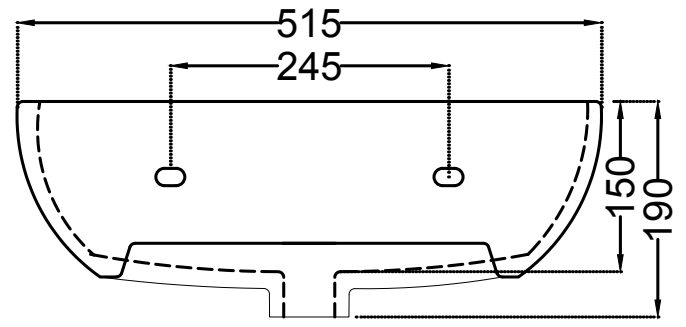

TOP VIEW

SIDE VIEW

BACK VIEW

	Jaquar Group Global Headquarters Plot No. 3, Sector- M-11, IMT Manesar Gurgaon, NCR - 122050, India E-mail : Sales: support@jaquar.com Customer Service : service@jaquar.com		ITEM CODE	ECS-WHT-817
			ITEM TYPE	WALL HUNG BASIN
			ITEM SIZE	515x415x190 mm
	ALL DIMENSIONS ARE IN MM. (TOLERANCE ± 5 MM)			