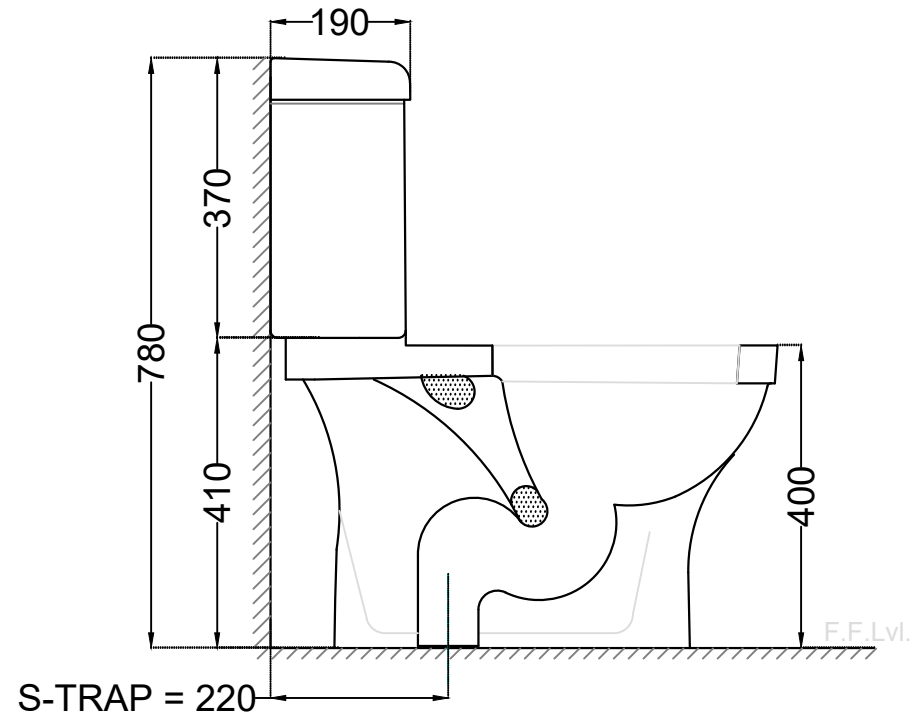

TOP VIEW

SIDE VIEW

	Jaquar Group Global Headquarters Plot No. 3, Sector- M-11, IMT Manesar Gurgaon, NCR - 122050, India E-mail : Sales: support@jaquar.com Customer Service : service@jaquar.com		ITEM CODE ECS-WHT-751S220SPPZ
			ITEM TYPE COUPLED WC S-TRAP 220 MM
			ITEM SIZE 390x695x780 mm
	ALL DIMENSIONS ARE IN MM. (TOLERANCE ± 5 MM)		