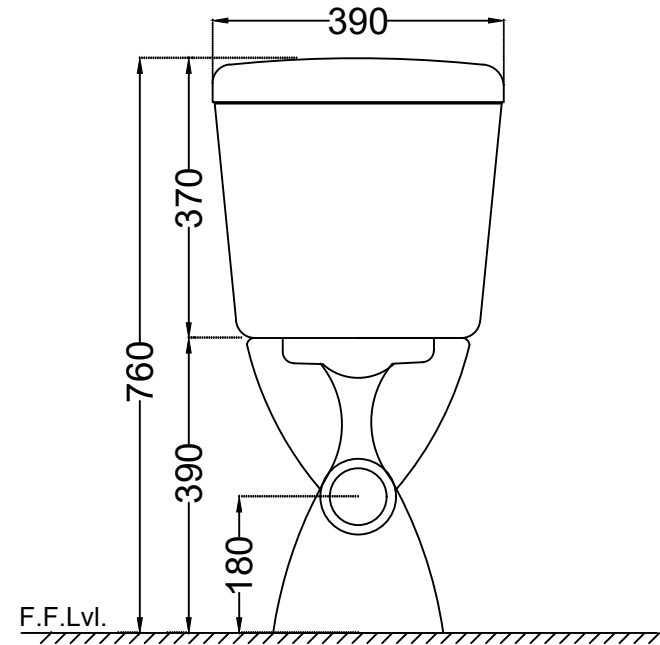

TOP VIEW

BACK VIEW

SIDE VIEW

	Jaquar Group Global Headquarters Plot No. 3, Sector- M-11, IMT Manesar Gurgaon, NCR - 122050, India E-mail : Sales: support@jaquar.com Customer Service : service@jaquar.com		ITEM CODE ECS-WHT-751P180SPPZ
			ITEM TYPE COUPLED WC P-TRAP 180 MM
			ITEM SIZE 390x700x760 mm
	ALL DIMENSIONS ARE IN MM. (TOLERANCE ± 5 MM)		