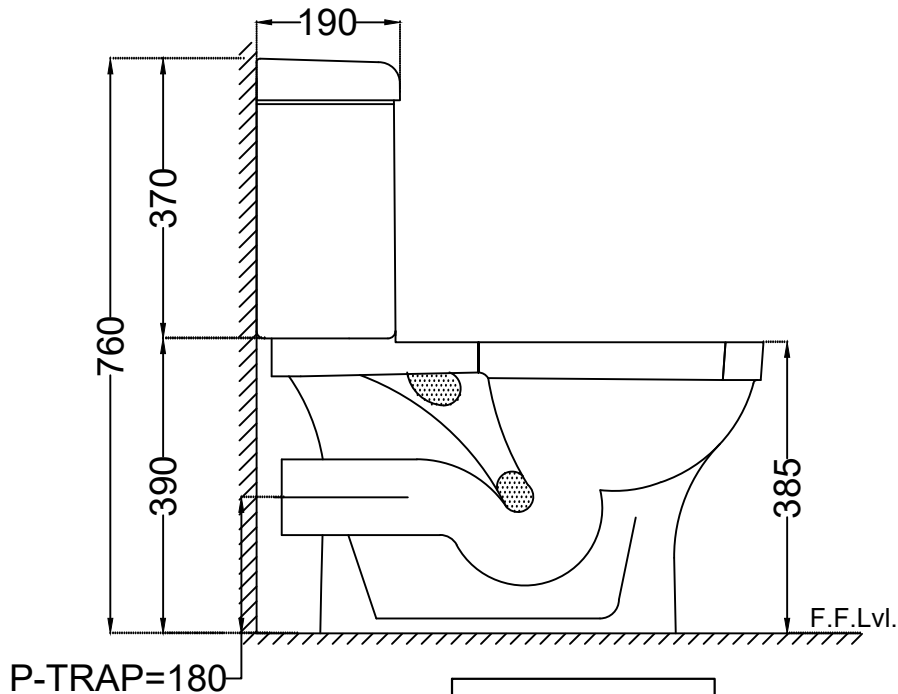

TOP VIEW

BACK VIEW

SIDE VIEW

	Jaquar Group Global Headquarters Plot No. 3, Sector- M-11, IMT Manesar Gurgaon, NCR - 122050, India E-mail : Sales: support@jaquar.com Customer Service : service@jaquar.com		ITEM CODE ECS-WHT-751P180SPPZ
			ITEM TYPE COUPLED WC P-TRAP 180 MM
			ITEM SIZE 390x700x760 mm
	ALL DIMENSIONS ARE IN MM. (TOLERANCE ± 5 MM)		