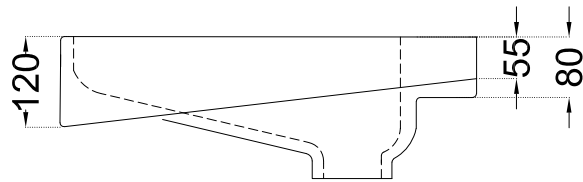

TOP VIEW

SIDE VIEW

BACK VIEW

	Jaquar Group Global Headquarters Plot No. 3, Sector- M-11, IMT Manesar Gurgaon, NCR - 122050, India E-mail : Sales: support@jaquar.com Customer Service : service@jaquar.com		ITEM CODE	ECS-WHT-455
			ITEM TYPE	ASIAN PAN
			ITEM SIZE	450x535x180 mm
			ALL DIMENSIONS ARE IN MM. (TOLERANCE ± 5 MM)	