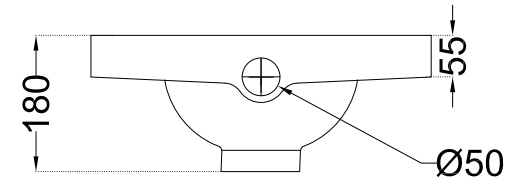

TOP VIEW

SIDE VIEW

BACK VIEW

	Jaquar Group Global Headquarters Plot No. 3, Sector- M-11, IMT Manesar Gurgaon, NCR - 122050, India E-mail : Sales: support@jaquar.com Customer Service : service@jaquar.com		ITEM CODE	ECS-WHT-455
			ITEM TYPE	ASIAN PAN
			ITEM SIZE	450x535x180 mm
			ALL DIMENSIONS ARE IN MM. (TOLERANCE ± 5 MM)	