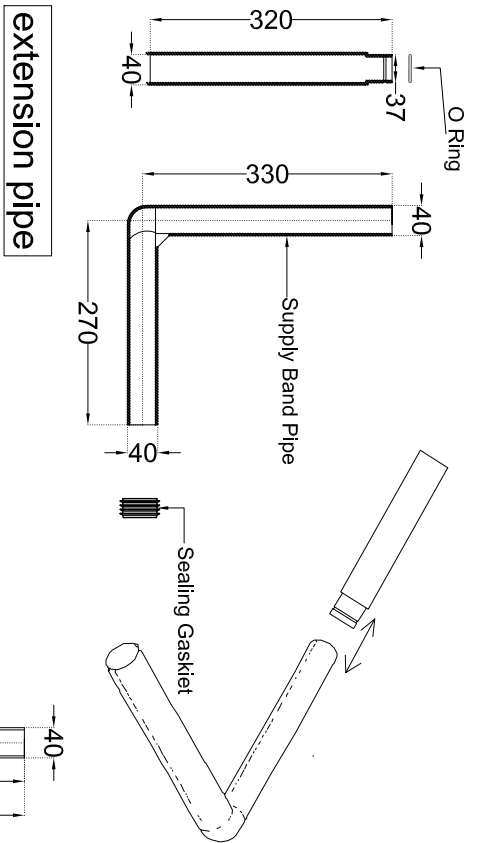

TOP VIEW

SIDE VIEW

BACK VIEW

L - Bend

 BY Jaquar		Jaquar Group Global Headquarters Plot No. 3, Sector- M-11, IIT Manesar Gurgoan, NCR - 122050, India E-mail : sales.support@jaquar.com Customer Service : service@jaquar.com	
ITEM CODE	ECS-WHT-453LE	ITEM TYPE	ORISSA PAN WITH L BEND
ITEM SIZE	405x510x250 mm		
ALL DIMENSIONS ARE IN MM. (TOLERANCE ± 5 MM)			