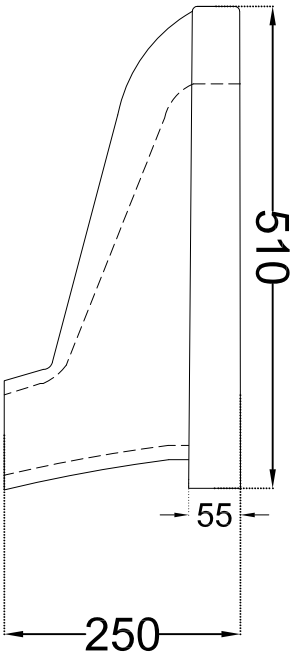

TOP VIEW

SIDE VIEW

BACK VIEW

L - Bend

 BY Jaquar		Jaquar Group Global Headquarters Plot No. 3, Sector- M-11, IIT Manesar Gurgoan, NCR - 122050, India E-mail : sales.support@jaquar.com Customer Service : service@jaquar.com	
ITEM CODE	ECS-WHT-453LE	ITEM TYPE	ORISSA PAN WITH L BEND
ITEM SIZE	405x510x250 mm		
ALL DIMENSIONS ARE IN MM. (TOLERANCE ± 5 MM)			