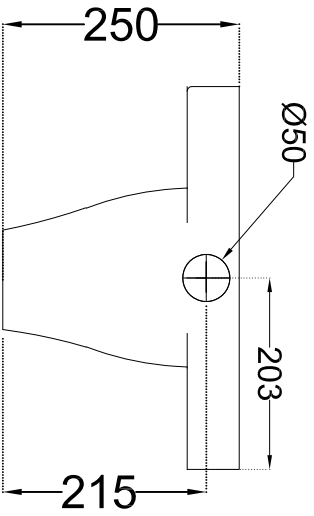

TOP VIEW

SIDE VIEW

BACK VIEW

L - Bend

 BY Jaquar		Jaquar Group Global Headquarters Plot No. 3, Sector- M-11, IIT Manesar Gurgoan, NCR - 122050, India E-mail : sales.support@jaquar.com Customer Service : service@jaquar.com	
ITEM CODE	ECS-WHT-453LE	ITEM TYPE	ORISSA PAN WITH L BEND
ITEM SIZE	405x510x250 mm		
ALL DIMENSIONS ARE IN MM. (TOLERANCE ± 5 MM)			