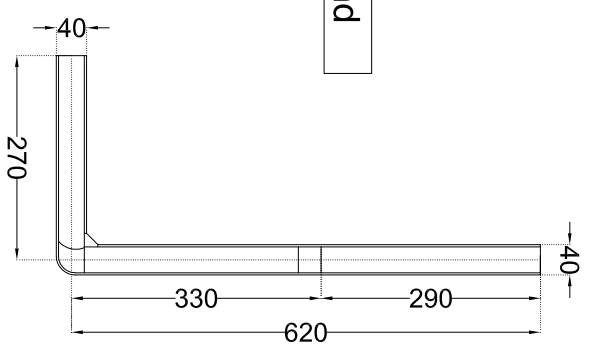

TOP VIEW

SIDE VIEW

BACK VIEW

L - Bend

 BY Jaquar		Jaquar Group Global Headquarters Plot No. 3, Sector- M-11, IIT Manesar Gurgoan, NCR - 122050, India E-mail : sales.support@jaquar.com Customer Service : service@jaquar.com	
ITEM CODE	ECS-WHT-453LE	ITEM TYPE	ORISSA PAN WITH L BEND
ITEM SIZE	405x510x250 mm		
ALL DIMENSIONS ARE IN MM. (TOLERANCE ± 5 MM)			