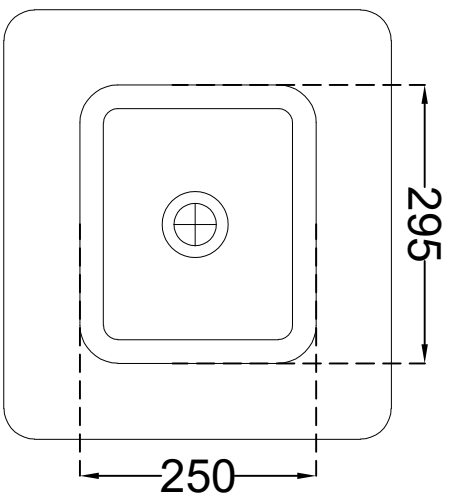

BOTTOM VIEW

Jaquar Group
Global Headquarters
Plot No. 3, Sector- M-11, IMT Manesar
Gurgaon, NCR - 122050, India
E-mail : Sales: support@jaquar.com
Customer Service : service@jaquar.com

ITEM CODE AIS-WHT-101903

ITEM TYPE TABLE TOP BASIN

ITEM SIZE 440x400x145 mm

ALL DIMENSIONS ARE IN MM. (TOLERANCE ± 5 MM)