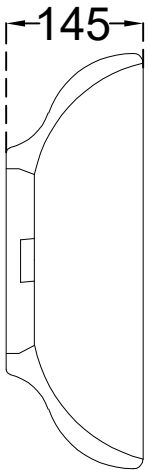

TOP VIEW

SIDE VIEW

BOTTOM VIEW

Jaquar Group
Global Headquarters
Plot No. 3, Sector- M-11, IMT Manesar
Gurgaon, NCR - 122050, India
E-mail : Sales: support@jaquar.com
Customer Service : service@jaquar.com

ITEM CODE AIS-WHT-101903

ITEM TYPE TABLE TOP BASIN

ITEM SIZE 440x400x145 mm

ALL DIMENSIONS ARE IN MM. (TOLERANCE ± 5 MM)