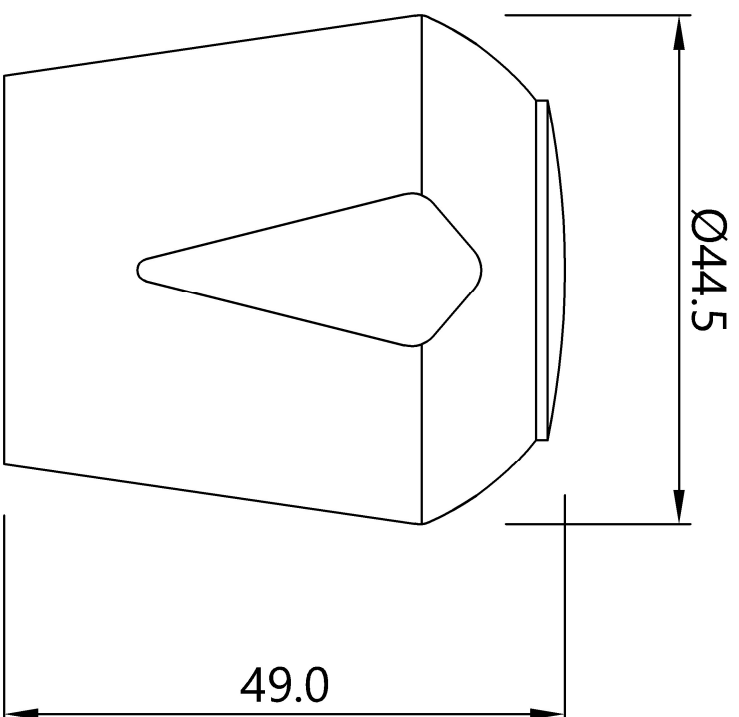

Exposed part kit of concealed stop cock
Cold only with fitting sleeve , operating
lever & Adjustable wall flange

Cat. No.- MQT-CHR-514AKR