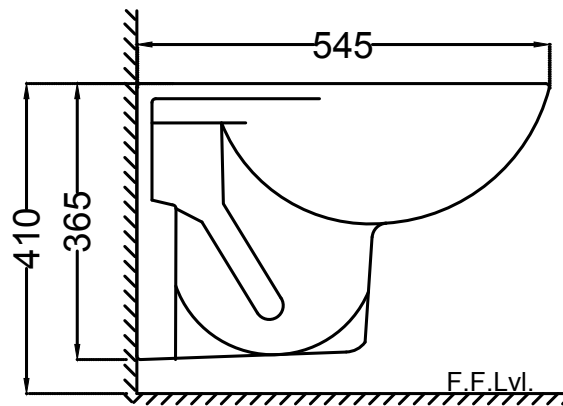

TOP VIEW

SIDE VIEW

BACK VIEW

	Jaquar Group Global Headquarters Plot No. 3, Sector- M-11, IMT Manesar Gurgaon, NCR - 122050, India E-mail : Sales: support@jaquar.com Customer Service : service@jaquar.com		ITEM CODE	ECS-WHT-951SPP
			ITEM TYPE	WALL HUNG WC
			ITEM SIZE	365x545x365 mm
			ALL DIMENSIONS ARE IN MM. (TOLERANCE ± 5 MM)	