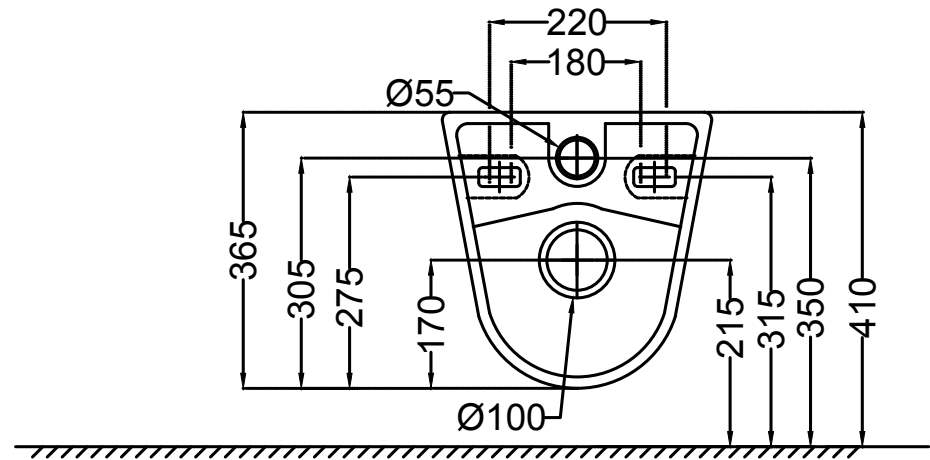

TOP VIEW

SIDE VIEW

BACK VIEW

	Jaquar Group Global Headquarters Plot No. 3, Sector- M-11, IMT Manesar Gurgaon, NCR - 122050, India E-mail : Sales: support@jaquar.com Customer Service : service@jaquar.com		ITEM CODE	ECS-WHT-951SPP
			ITEM TYPE	WALL HUNG WC
			ITEM SIZE	365x545x365 mm
			ALL DIMENSIONS ARE IN MM. (TOLERANCE ± 5 MM)	