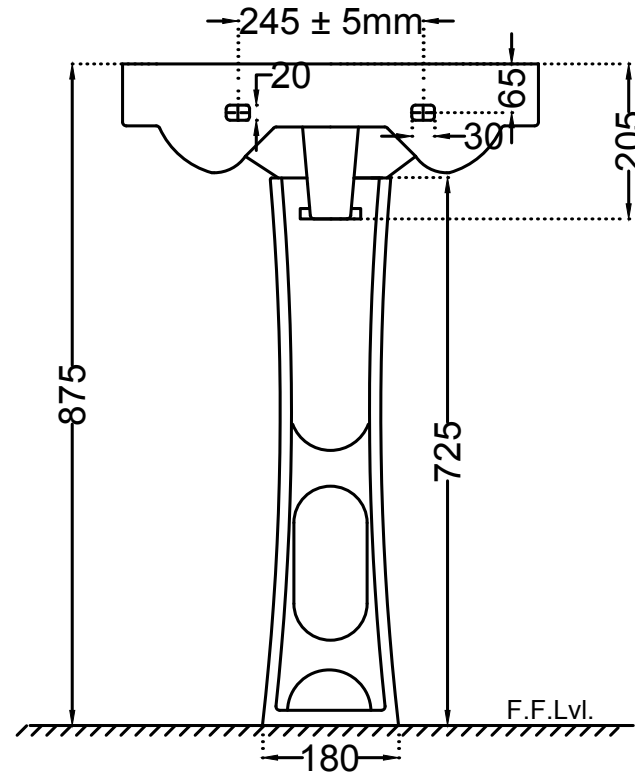

TOP VIEW

SIDE VIEW

BACK VIEW

	<b>Jaquar Group</b> Global Headquarters Plot No. 3, Sector- M-11, IMT Manesar Gurgaon, NCR - 122050, India E-mail : Sales: support@jaquar.com Customer Service : service@jaquar.com		ITEM CODE ECS-WHT-801+ECS-WHT-301
	ITEM TYPE WALL HUNG BASIN WITH FULL PEDESTAL	ITEM SIZE 545x400x205 mm With pedestal 875 mm	
ALL DIMENSIONS ARE IN MM. (TOLERANCE ± 5 MM)			