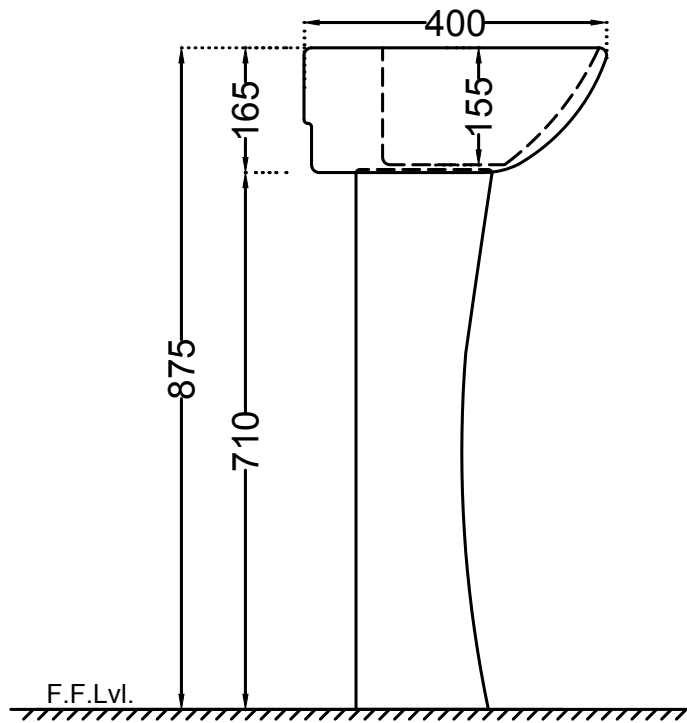

TOP VIEW

SIDE VIEW

BACK VIEW

	<b>Jaquar Group</b> Global Headquarters Plot No. 3, Sector- M-11, IMT Manesar Gurgaon, NCR - 122050, India E-mail : Sales: support@jaquar.com Customer Service : service@jaquar.com		ITEM CODE ECS-WHT-801+ECS-WHT-301
	ITEM TYPE WALL HUNG BASIN WITH FULL PEDESTAL	ITEM SIZE 545x400x205 mm With pedestal 875 mm	
ALL DIMENSIONS ARE IN MM. (TOLERANCE ± 5 MM)			