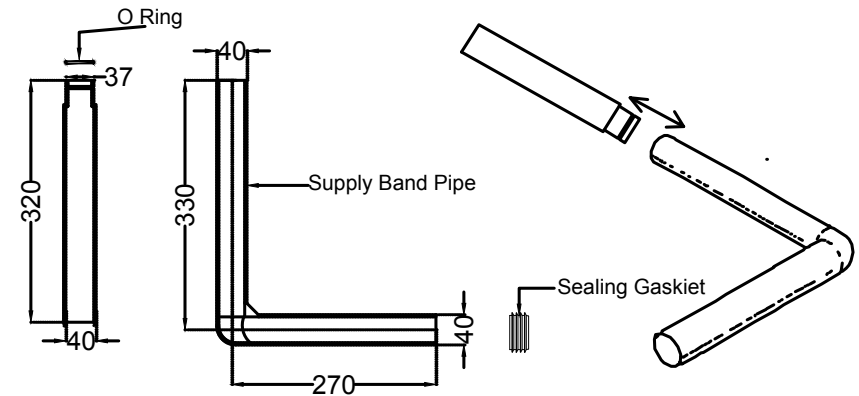

TOP VIEW

SIDE VIEW

BACK VIEW

extension pipe

L - Bend

	Jaquar Group Global Headquarters Plot No. 3, Sector- M-11, IMT Manesar Gurgaon, NCR - 122050, India E-mail : Sales: support@jaquar.com Customer Service : service@jaquar.com		ITEM CODE	ECS-WHT-451LE
			ITEM TYPE	ORISSA PAN WITH L BEND
			ITEM SIZE	440x590x250 mm
			ALL DIMENSIONS ARE IN MM. (TOLERANCE ± 5 MM)	