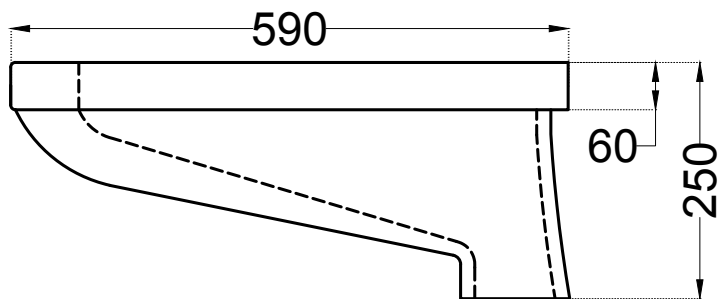

TOP VIEW

SIDE VIEW

BACK VIEW

extension pipe

L - Bend

	Jaquar Group Global Headquarters Plot No. 3, Sector- M-11, IMT Manesar Gurgaon, NCR - 122050, India E-mail : Sales: support@jaquar.com Customer Service : service@jaquar.com		ITEM CODE	ECS-WHT-451LE
			ITEM TYPE	ORISSA PAN WITH L BEND
			ITEM SIZE	440x590x250 mm
			ALL DIMENSIONS ARE IN MM. (TOLERANCE ± 5 MM)	