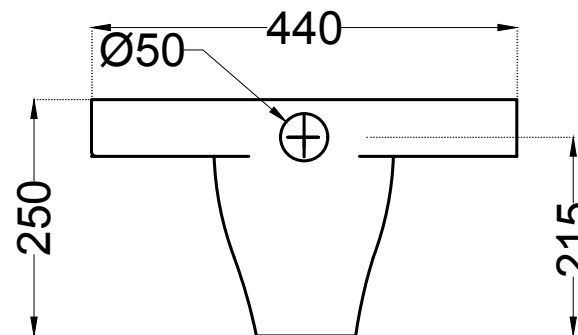

TOP VIEW

SIDE VIEW

BACK VIEW

extension pipe

L - Bend

	Jaquar Group Global Headquarters Plot No. 3, Sector- M-11, IMT Manesar Gurgaon, NCR - 122050, India E-mail : Sales: support@jaquar.com Customer Service : service@jaquar.com		ITEM CODE	ECS-WHT-451LE
			ITEM TYPE	ORISSA PAN WITH L BEND
			ITEM SIZE	440x590x250 mm
			ALL DIMENSIONS ARE IN MM. (TOLERANCE ± 5 MM)	