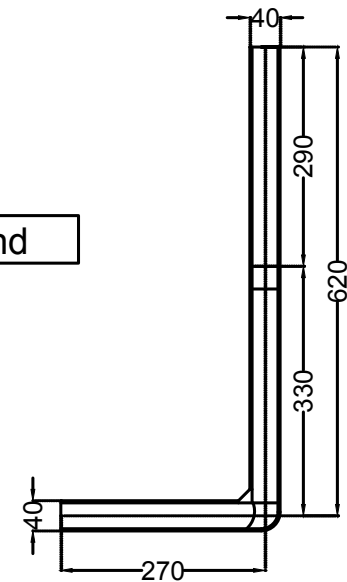

TOP VIEW

SIDE VIEW

BACK VIEW

extension pipe

L - Bend

	Jaquar Group Global Headquarters Plot No. 3, Sector- M-11, IMT Manesar Gurgaon, NCR - 122050, India E-mail : Sales: support@jaquar.com Customer Service : service@jaquar.com		ITEM CODE	ECS-WHT-451LE
			ITEM TYPE	ORISSA PAN WITH L BEND
			ITEM SIZE	440x590x250 mm
			ALL DIMENSIONS ARE IN MM. (TOLERANCE ± 5 MM)	