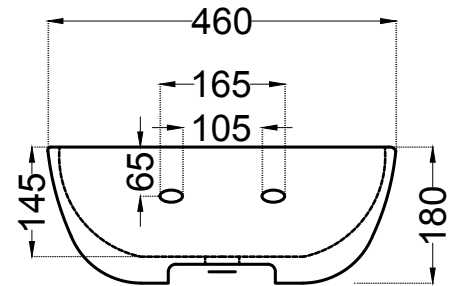

TOP VIEW

BACK VIEW

	<b>Jaquar Group</b> Global Headquarters Plot No. 3, Sector- M-11, IMT Manesar Gurgaon, NCR - 122050, India E-mail : Sales: <a href="mailto:support@jaquar.com">support@jaquar.com</a> Customer Service : <a href="mailto:service@jaquar.com">service@jaquar.com</a>		ITEM CODE	ORS-WHT-105931
			ITEM TYPE	TABLE TOP BASIN
			ITEM SIZE	460x460x180 mm
	ALL DIMENSIONS ARE IN MM. (TOLERANCE ± 5 MM)			