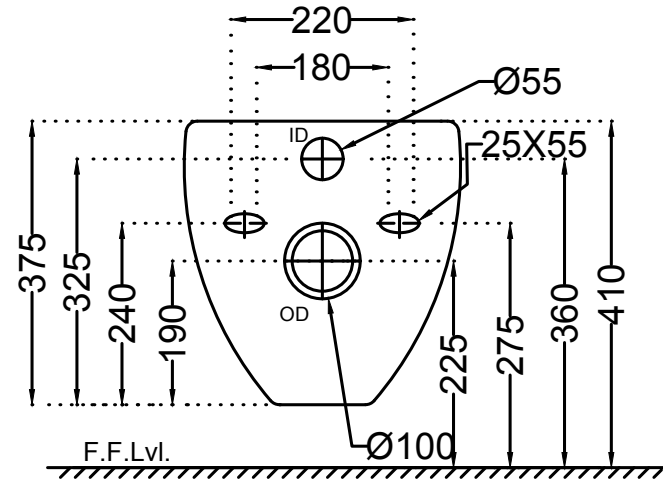

TOP VIEW

BACK VIEW

SIDE VIEW

	Jaquar Group Global Headquarters Plot No. 3, Sector- M-11, IMT Manesar Gurgaon, NCR - 122050, India E-mail : Sales: support@jaquar.com Customer Service : service@jaquar.com		ITEM CODE CMS-WHT-103951SPP
			ITEM TYPE WALL HUNG WC
			ITEM SIZE 365x545x375 mm
	ALL DIMENSIONS ARE IN MM. (TOLERANCE ± 5 MM)		