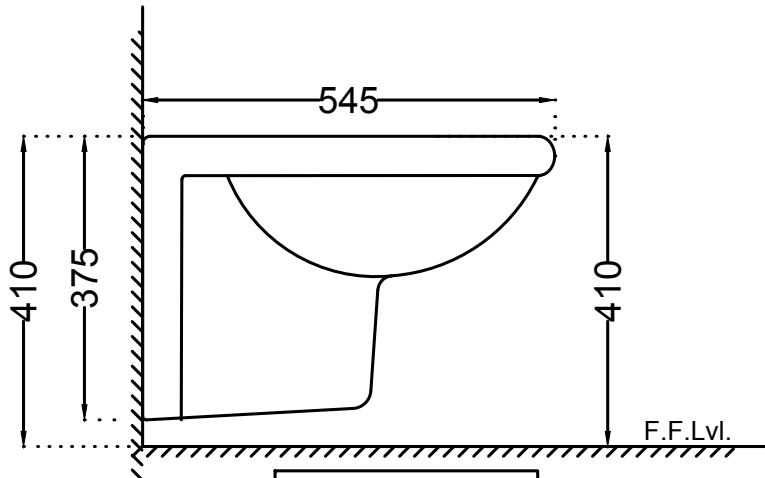

TOP VIEW

BACK VIEW

SIDE VIEW

	Jaquar Group Global Headquarters Plot No. 3, Sector- M-11, IMT Manesar Gurgaon, NCR - 122050, India E-mail : Sales: support@jaquar.com Customer Service : service@jaquar.com		ITEM CODE CMS-WHT-103951SPP
			ITEM TYPE WALL HUNG WC
			ITEM SIZE 365x545x375 mm
	ALL DIMENSIONS ARE IN MM. (TOLERANCE ± 5 MM)		