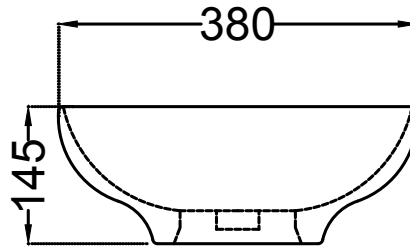

TOP VIEW

BOTTOM VIEW

FRONT VIEW

	Jaquar Group Global Headquarters Plot No. 3, Sector- M-11, IMT Manesar Gurgaon, NCR - 122050, India E-mail : Sales: support@jaquar.com Customer Service : service@jaquar.com		ITEM CODE	AIS-WHT-101905
			ITEM TYPE	TABLE TOP BASIN
			ITEM SIZE	380x325x145 mm
			ALL DIMENSIONS ARE IN MM. (TOLERANCE ± 5 MM)	