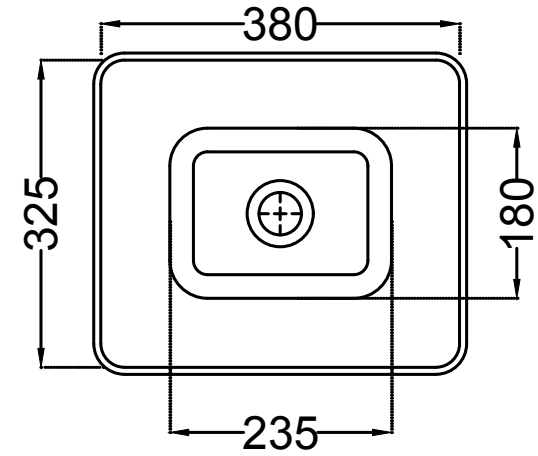

TOP VIEW

BOTTOM VIEW

FRONT VIEW

	Jaquar Group Global Headquarters Plot No. 3, Sector- M-11, IMT Manesar Gurgaon, NCR - 122050, India E-mail : Sales: support@jaquar.com Customer Service : service@jaquar.com		ITEM CODE	AIS-WHT-101905
			ITEM TYPE	TABLE TOP BASIN
			ITEM SIZE	380x325x145 mm
			ALL DIMENSIONS ARE IN MM. (TOLERANCE ± 5 MM)	