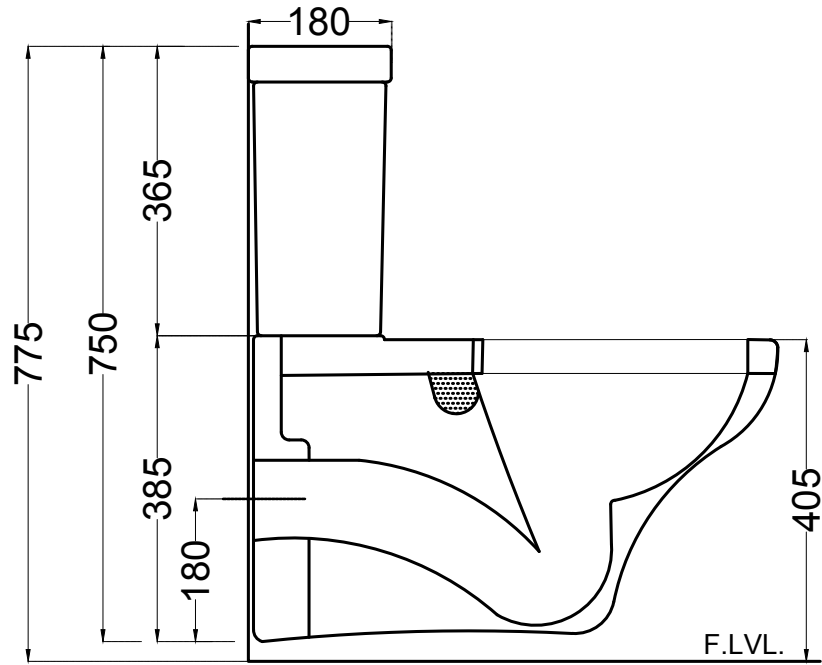

TOP VIEW

SIDE VIEW

BACK VIEW

	Jaquar Group Global Headquarters Plot No. 3, Sector- M-11, IMT Manesar Gurgaon, NCR - 122050, India E-mail : Sales: support@jaquar.com Customer Service : service@jaquar.com		ITEM CODE	AIS-WHT-101351SPPSMZ
			ITEM TYPE	EXTENDED WALL HUNG WC
			ITEM SIZE	395x670x750 mm
			ALL DIMENSIONS ARE IN MM. (TOLERANCE ± 5 MM)	