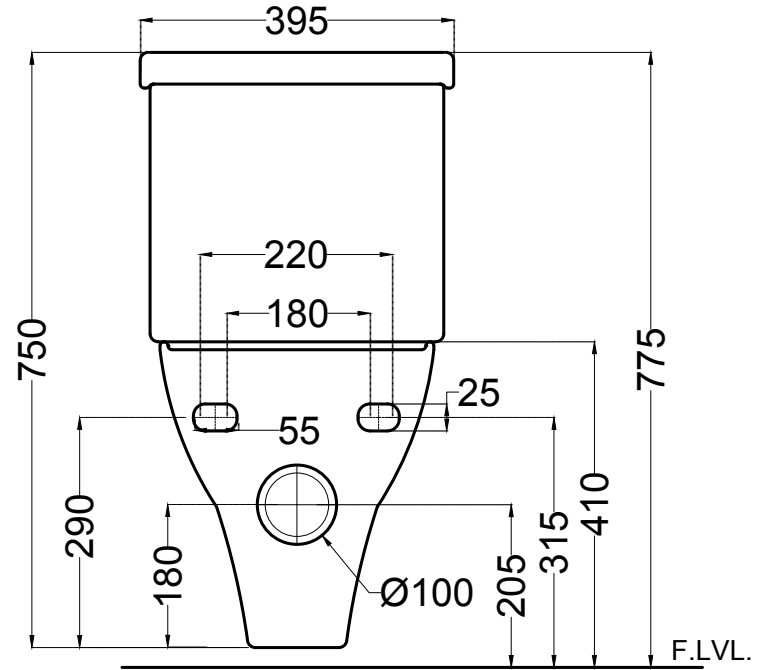

TOP VIEW

SIDE VIEW

BACK VIEW

	Jaquar Group Global Headquarters Plot No. 3, Sector- M-11, IMT Manesar Gurgaon, NCR - 122050, India E-mail : Sales: support@jaquar.com Customer Service : service@jaquar.com		ITEM CODE	AIS-WHT-101351SPPSMZ
			ITEM TYPE	EXTENDED WALL HUNG WC
			ITEM SIZE	395x670x750 mm
			ALL DIMENSIONS ARE IN MM. (TOLERANCE ± 5 MM)	