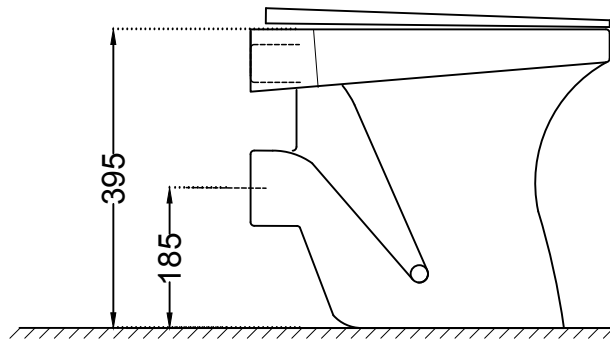

TOP VIEW

SIDE VIEW

BACK VIEW

	Jaquar Group Global Headquarters Plot No. 3, Sector- M-11, IMT Manesar Gurgaon, NCR - 122050, India E-mail : Sales: support@jaquar.com Customer Service : service@jaquar.com		ITEM CODE	ECS-WHT-551PSPP
			ITEM TYPE	EWC
			ITEM SIZE	360x475x395 mm
	ALL DIMENSIONS ARE IN MM. (TOLERANCE ± 5 MM)			