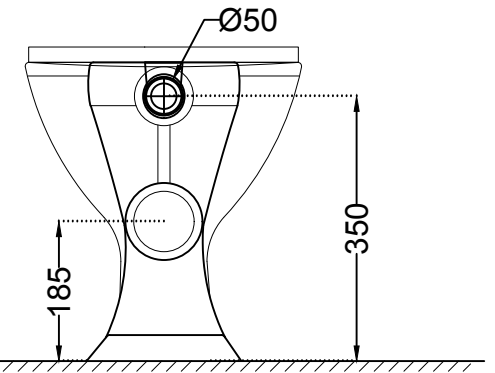

TOP VIEW

SIDE VIEW

BACK VIEW

	Jaquar Group Global Headquarters Plot No. 3, Sector- M-11, IMT Manesar Gurgaon, NCR - 122050, India E-mail : Sales: support@jaquar.com Customer Service : service@jaquar.com		ITEM CODE	ECS-WHT-551PSPP
			ITEM TYPE	EWC
			ITEM SIZE	360x475x395 mm
	ALL DIMENSIONS ARE IN MM. (TOLERANCE ± 5 MM)			