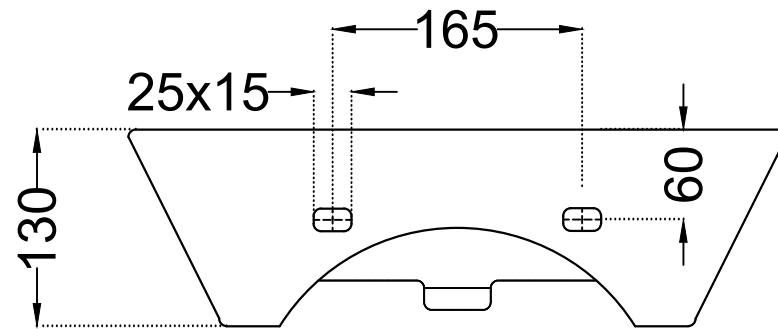

TOP VIEW

BACK VIEW

	Jaquar Group Global Headquarters Plot No. 3, Sector- M-11, IMT Manesar Gurgaon, NCR - 122050, India E-mail : Sales:support@jaquar.com Customer Service : service@jaquar.com		ITEM CODE	ECS-WHT-933
			ITEM TYPE	TABLE TOP BASIN
			ITEM SIZE	430x375x130 mm
	ALL DIMENSIONS ARE IN MM. (TOLERANCE ± 5 MM)			