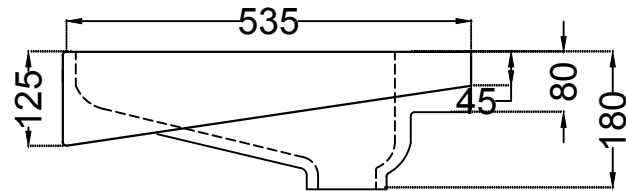

TOP VIEW

BACK VIEW

SIDE VIEW

	<b>Jaquar Group</b> Global Headquarters Plot No. 3, Sector- M-11, IMT Manesar Gurgaon, NCR - 122050, India E-mail : <a href="mailto:Sales:support@jaquar.com">Sales: support@jaquar.com</a> Customer Service : <a href="mailto:service@jaquar.com">service@jaquar.com</a>		ITEM CODE	ECS-WHT-455
			ITEM TYPE	ASIAN PAN
			ITEM SIZE	450x535x180 mm
	ALL DIMENSIONS ARE IN MM. (TOLERANCE ± 5 MM)			