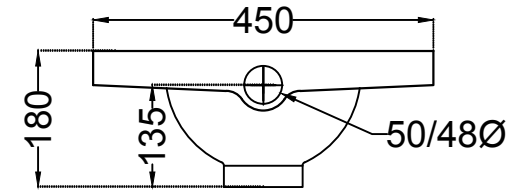

TOP VIEW

BACK VIEW

SIDE VIEW

	<b>Jaquar Group</b> Global Headquarters Plot No. 3, Sector- M-11, IMT Manesar Gurgaon, NCR - 122050, India E-mail : <a href="mailto:Sales:support@jaquar.com">Sales: support@jaquar.com</a> Customer Service : <a href="mailto:service@jaquar.com">service@jaquar.com</a>		ITEM CODE	ECS-WHT-455
			ITEM TYPE	ASIAN PAN
			ITEM SIZE	450x535x180 mm
	ALL DIMENSIONS ARE IN MM. (TOLERANCE ± 5 MM)			