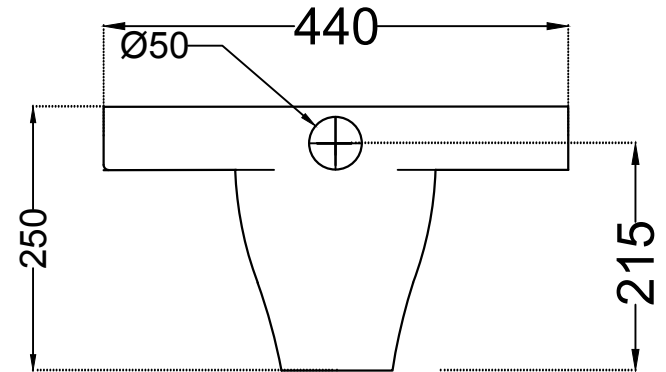

TOP VIEW

BACK VIEW

SIDE VIEW

	<b>Jaquar Group</b> Global Headquarters Plot No. 3, Sector- M-11, IMT Manesar Gurgaon, NCR - 122050, India E-mail : Sales: <a href="mailto:support@jaquar.com">support@jaquar.com</a> Customer Service : <a href="mailto:service@jaquar.com">service@jaquar.com</a>		ITEM CODE	ECS-WHT-451LE
			ITEM TYPE	ORISSA PAN WITH L BEND
			ITEM SIZE	440x575x250 mm
			ALL DIMENSIONS ARE IN MM. (TOLERANCE ± 5 MM)	