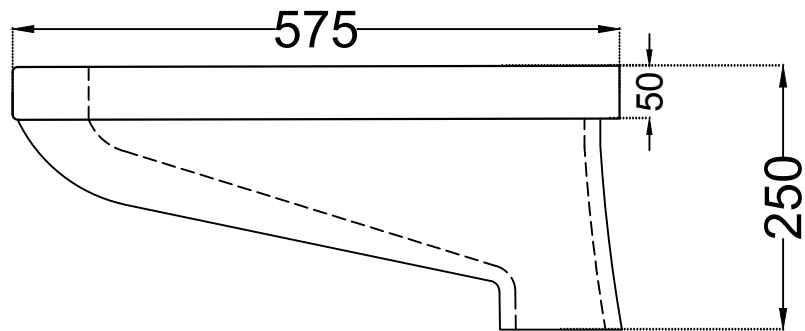

TOP VIEW

BACK VIEW

SIDE VIEW

	<b>Jaquar Group</b> Global Headquarters Plot No. 3, Sector- M-11, IMT Manesar Gurgaon, NCR - 122050, India E-mail : Sales: <a href="mailto:support@jaquar.com">support@jaquar.com</a> Customer Service : <a href="mailto:service@jaquar.com">service@jaquar.com</a>		ITEM CODE	ECS-WHT-451LE
			ITEM TYPE	ORISSA PAN WITH L BEND
			ITEM SIZE	440x575x250 mm
			ALL DIMENSIONS ARE IN MM. (TOLERANCE ± 5 MM)	