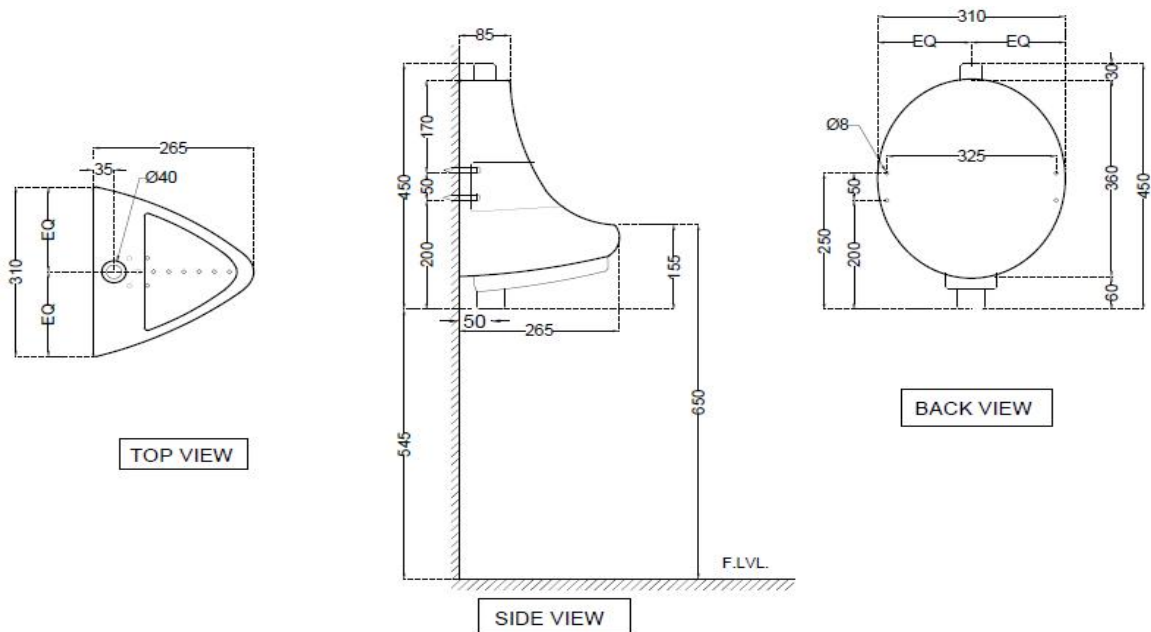

**SPECIFICATION DATA SHEET**

**PRODUCT DETAILS**

<b>Manufacturer :</b>	ESSCO	<b>Type:</b>	Urinal
<b>Outlet</b>	Vertical	<b>Colour:</b>	White
<b>Technical Details:</b>	Tap hole dia. $\varnothing$ 35 $\pm$ 2 mm	<b>Material:</b>	Ceramic - Vitreous China
	ID of waste outlet hole dia. $\varnothing$ 45 $\pm$ 3 mm Horizontal distance between the Wall and the centre line of the waste outlet hole $\leq$ 50 mm		

**PRODUCT IMAGE**

**TECHNICAL DRAWING**

<b>Product Dimension</b>	310x265X450 mm	<b>FEATURES</b> With Top Inlet, Anti germ glaze.
<b>Inner Dimension</b>	250X145X450 mm	
<b>Product Weight</b>	7.5 kg	

**ACCESSORIES INCLUDED**

Fixing screw	ZPS-SNS-FB01
--------------	--------------

**CERTIFICATION**

All technical dimensions are in accordance to Bureau of Indian Standards

DISCLAIMER: Our every effort has been made to ensure factual accuracy, the information presented subject to changes due to requirements in different sites, markets and/ or countries. All dimensions are in mm (Tolerance  $\pm$  5 MM). Jaquar reserves the right to make the necessary amendments at any time without prior notice.