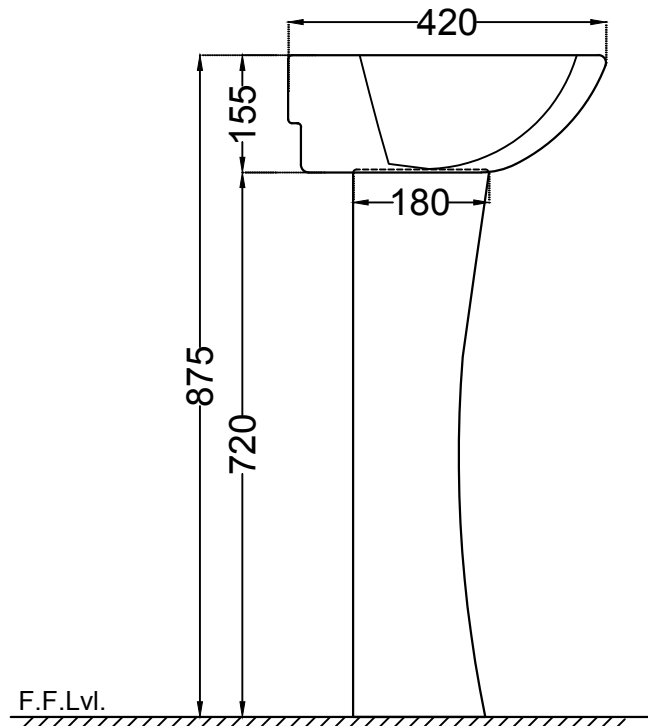

TOP VIEW

SIDE VIEW

BACK VIEW

	Jaquar Group Global Headquarters Plot No. 3, Sector- M-11, IMT Manesar Gurgaon, NCR - 122050, India E-mail : Sales: support@jaquar.com Customer Service : service@jaquar.com		ITEM CODE ECS-WHT-805+ECS-WHT-301
			ITEM TYPE WALL HUNG BASIN WITH FULL PEDESTAL
			ITEM SIZE 515x420x195 mm With pedestal height 875 mm
	ALL DIMENSIONS ARE IN MM. (TOLERANCE ± 5 MM)		