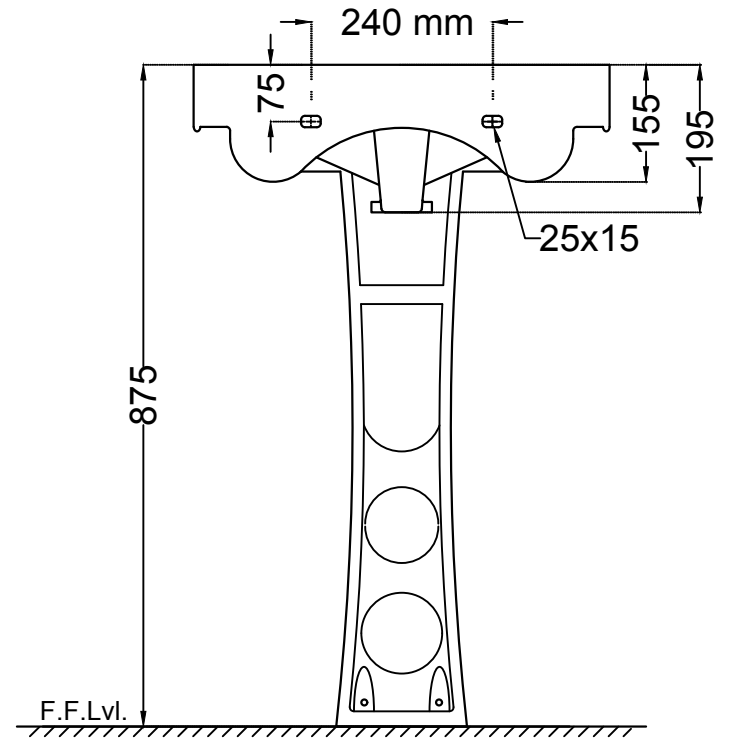

TOP VIEW

SIDE VIEW

BACK VIEW

	Jaquar Group Global Headquarters Plot No. 3, Sector- M-11, IMT Manesar Gurgaon, NCR - 122050, India E-mail : Sales: support@jaquar.com Customer Service : service@jaquar.com		ITEM CODE ECS-WHT-805+ECS-WHT-301
			ITEM TYPE WALL HUNG BASIN WITH FULL PEDESTAL
			ITEM SIZE 515x420x195 mm With pedestal height 875 mm
	ALL DIMENSIONS ARE IN MM. (TOLERANCE ± 5 MM)		