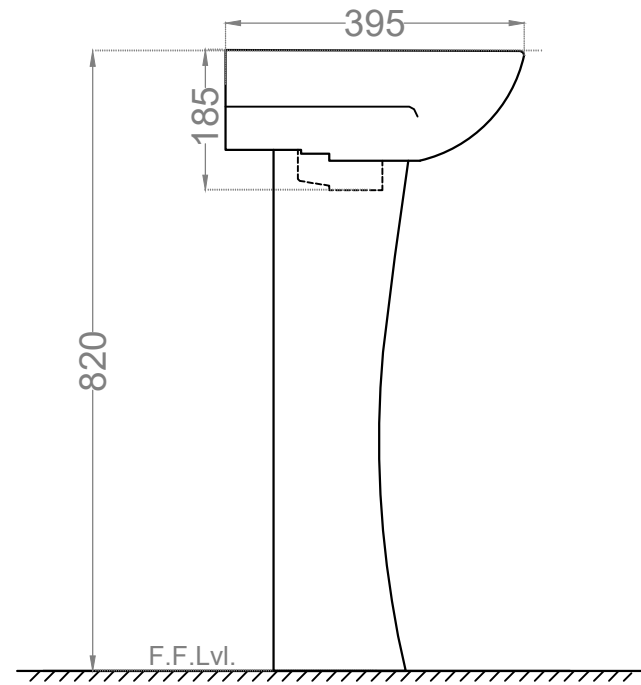

TOP VIEW

BACK VIEW

SIDE VIEW

	Jaquar Group Global Headquarters Plot No. 3, Sector- M-11, IMT Manesar Gurgaon, NCR - 122050, India E-mail : Sales: support@jaquar.com Customer Service : service@jaquar.com		ITEM CODE	CMS-WHT-103801+CMS-WHT-103301
	ITEM TYPE	WALL HUNG BASIN WITH FULL PEDESTAL		
	ITEM SIZE	540x395x185 mm With pedestal 820 mm		
	ALL DIMENSIONS ARE IN MM. (TOLERANCE ± 5 MM)			