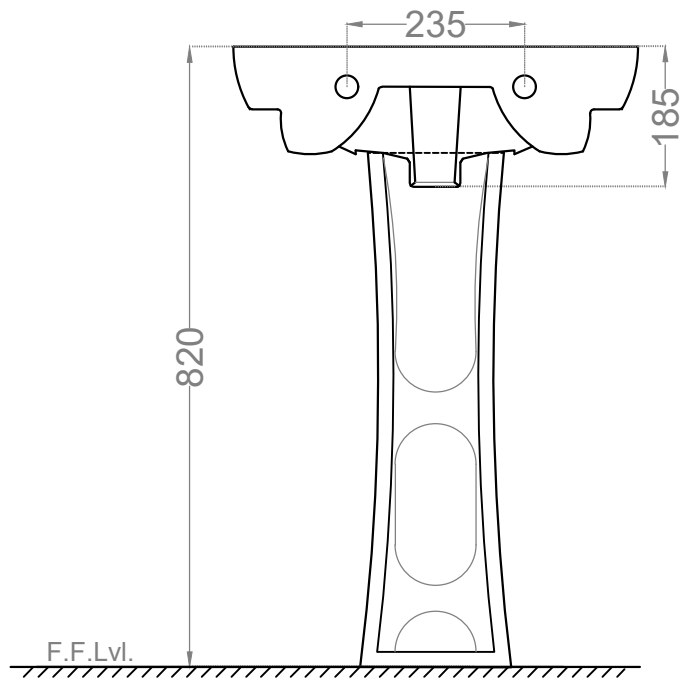

TOP VIEW

BACK VIEW

SIDE VIEW

	Jaquar Group Global Headquarters Plot No. 3, Sector- M-11, IMT Manesar Gurgaon, NCR - 122050, India E-mail : Sales: support@jaquar.com Customer Service : service@jaquar.com		ITEM CODE	CMS-WHT-103801+CMS-WHT-103301
	ITEM TYPE	WALL HUNG BASIN WITH FULL PEDESTAL		
	ITEM SIZE	540x395x185 mm With pedestal 820 mm		
	ALL DIMENSIONS ARE IN MM. (TOLERANCE ± 5 MM)			