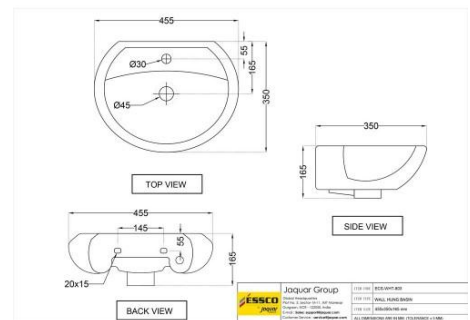

ECS-WHT-803

Wall Hung Basin