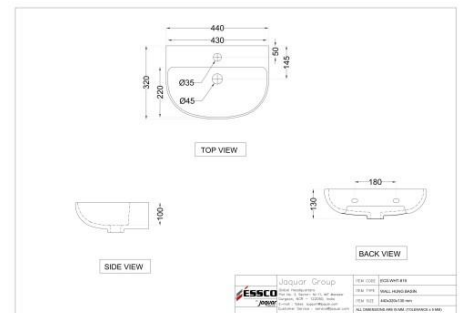

ECS-WHT-801
Wall Hung Basin

ECS-WHT-817
Wall Hung Basin

ECS-WHT-309
Half Pedestal

Wash Basin

ECS-WHT-805
Wall Hung Basin

ECS-WHT-813
Wall Hung Basin

ECS-WHT-819
Wall Hung Basin

Disclaimer