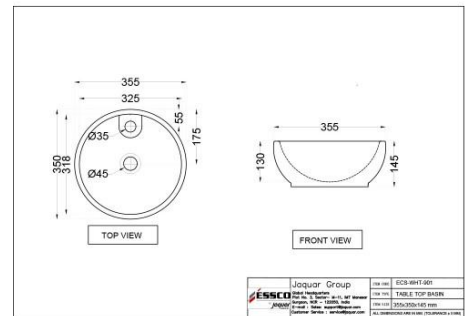

Wash Basin

ECS-WHT-901