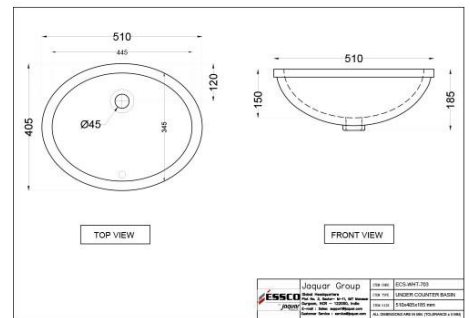

ECS-WHT-703

Under Counter Basin