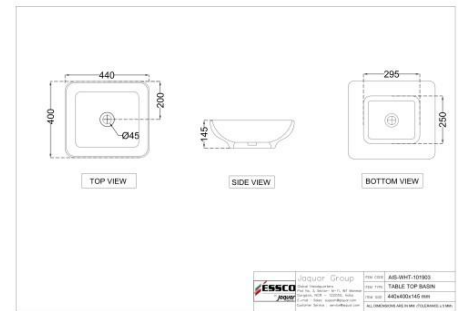

AIS-WHT-101903

Table Top Basin