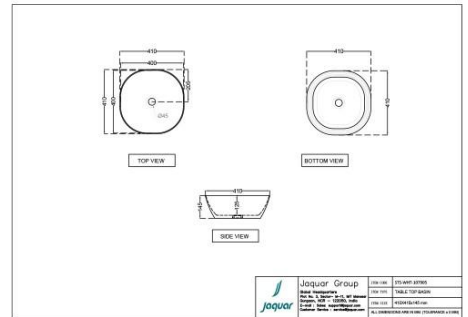

Wash Basin

Wash Basin

STS-WHT-107905

Table Top Basin

STS-WHT-107903

Table Top Basin

STS-WHT-107901

Table Top Basin

Wash Basin

ORS-WHT-105931

Table Top Basin

CMS-WHT-103801

Wall Hung Basin

CMS-WHT-103803

Wall Hung Basin

Wash Basin