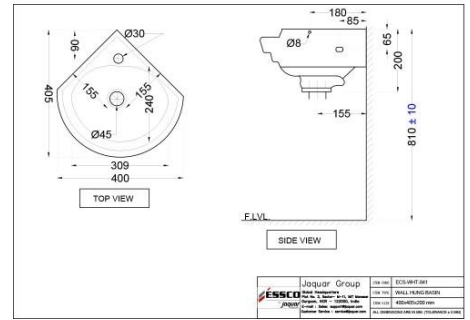

Under Counter Basin

ECS-WHT-803

Wall Hung Basin

Wash Basin

ECS-WHT-841
Wall Hung Corner Basin

ECS-WHT-501
Semi Recessed Basin

ECS-WHT-301
Full Pedestal

Wash Basin