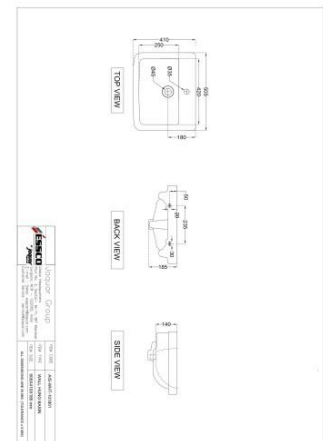

Under Counter Basin

AIS-WHT-101301

Full Pedestal

AIS-WHT-101801

Wall Hung Basin

Wash Basin

ECS-WHT-933

Table Top Basin