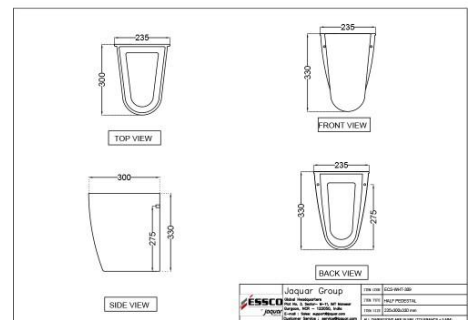

Wash Basin

ECS-WHT-801
Wall Hung Basin

ECS-WHT-817
Wall Hung Basin

ECS-WHT-309
Half Pedestal