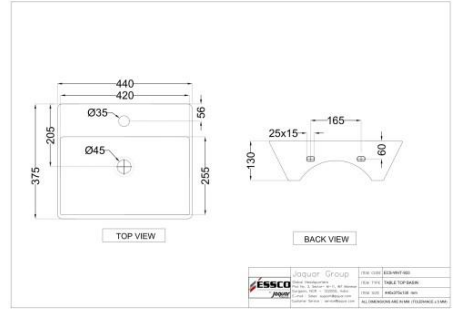

Under Counter Basin

AIS-WHT-101301

Full Pedestal

AIS-WHT-101801

Wall Hung Basin

Wash Basin

ECS-WHT-933

Table Top Basin