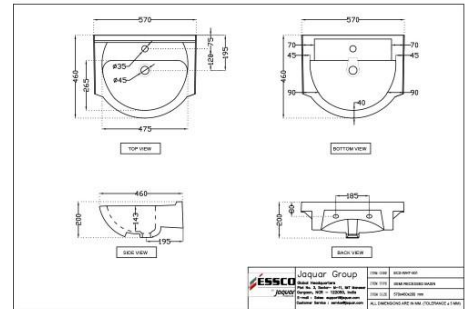

Under Counter Basin

ECS-WHT-803

Wall Hung Basin

Wash Basin

ECS-WHT-841
Wall Hung Corner Basin

ECS-WHT-501
Semi Recessed Basin

ECS-WHT-301
Full Pedestal

Wash Basin