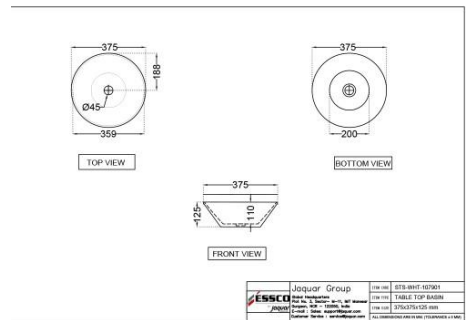

Wash Basin

Wash Basin

STS-WHT-107905

Table Top Basin

STS-WHT-107903

Table Top Basin

STS-WHT-107901

Table Top Basin