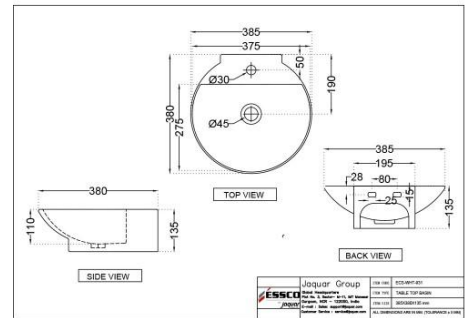

ECS-WHT-901

Table Top Basin