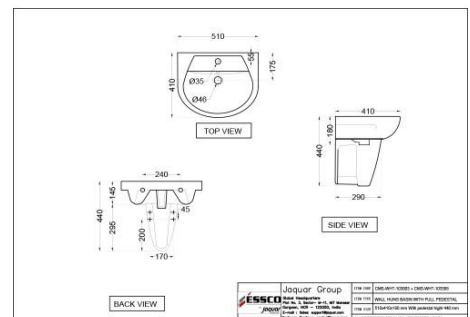

Wash Basin

ORS-WHT-105931

Table Top Basin

CMS-WHT-103801

Wall Hung Basin

CMS-WHT-103803

Wall Hung Basin

Wash Basin