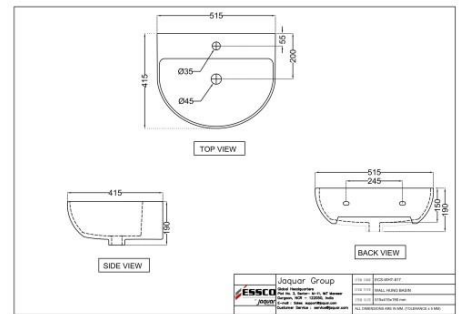

ECS-WHT-309
Half Pedestal