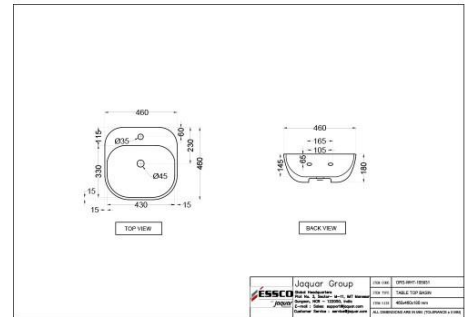

CMS-WHT-103801

Wall Hung Basin