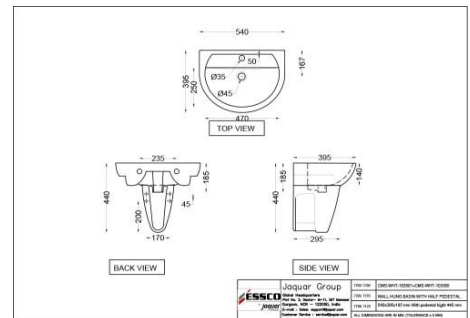

Wash Basin

ORS-WHT-105931

Table Top Basin

CMS-WHT-103801

Wall Hung Basin

CMS-WHT-103803

Wall Hung Basin

Wash Basin