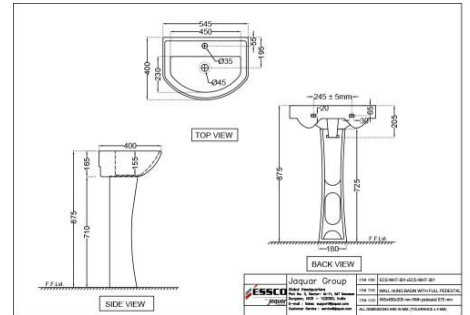

ECS-WHT-817
Wall Hung Basin