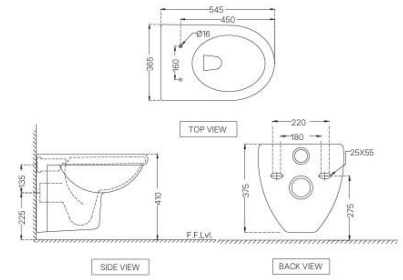

COSMO

CMS-WHT-103951NSPP

Wall Hung WC

CMS-WHT-103801

Wall Hung Basin

CMS-WHT-103803

Wall Hung Basin

Disclaimer