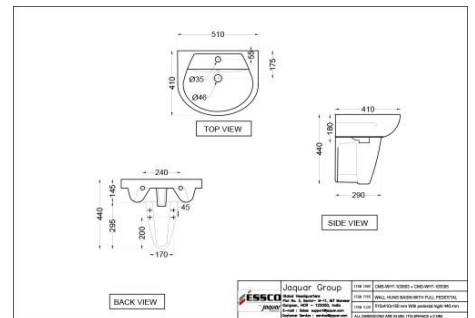

COSMO

CMS-WHT-103951NSPP

Wall Hung WC

CMS-WHT-103801

Wall Hung Basin

CMS-WHT-103803

Wall Hung Basin

Disclaimer