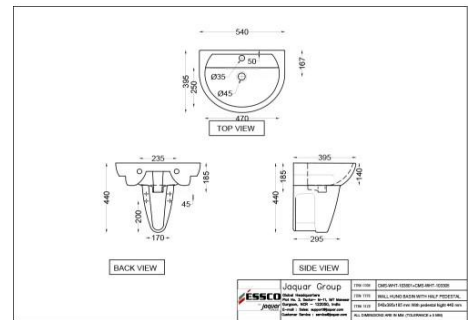

COSMO

CMS-WHT-103951NSPP

Wall Hung WC

CMS-WHT-103801

Wall Hung Basin

CMS-WHT-103803

Wall Hung Basin

Disclaimer