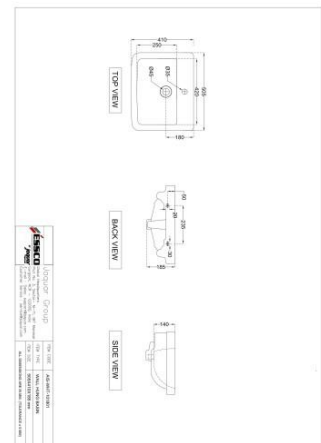

Aspire

AIS-WHT-101751P180SPPSMZ
Bowl with Cistern for Coupled WC

AIS-WHT-101853P180SPPSM
Rimless Single Piece WC

AIS-WHT-101853S220SPPSM
Rimless Single Piece WC

AIS-WHT-101853S300SPPSM
Rimless Single Piece WC

AIS-WHT-101151
Floor Mounted Bidet

AIS-WHT-101153
Wall Mounted Bidet

AIS-WHT-101901

Table Top Basin

AIS-WHT-101903

Table Top Basin

AIS-WHT-101905

Table Top Basin

AIS-WHT-101701
Under Counter Basin

AIS-WHT-101301
Full Pedestal

AIS-WHT-101801
Wall Hung Basin

Disclaimer

- Jaquar reserves the right at its sole discretion, to change/modify/alter any product specification at any time without notice, where improvement can be effected in design, development and dimensions.
- Although the information shown in this catalogue is updated to the extent possible but the same may vary. It is advisable to consult our local representative or check in a period manner for latest technical and other updates.
- The prices are subject to change without notice and those ruling at the time of supply will be charged.
- Colours & sizes of product images shown in the Website may vary in reality