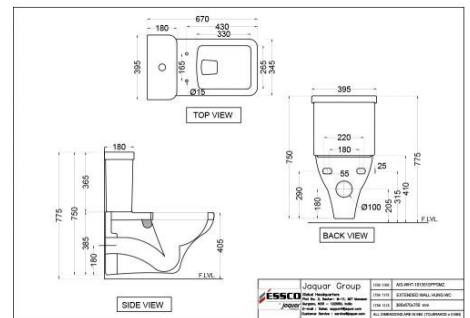

AIS-WHT-101851S220SPPSM

Single Piece WC

AIS-WHT-101351SPPSMZ

Bowl with Cistern for Extended Wall Hung WC

AIS-WHT-101751S220SPPSMZ

Bowl with Cistern for Coupled WC

Aspire

AIS-WHT-101751P180SPPSMZ
Bowl with Cistern for Coupled WC