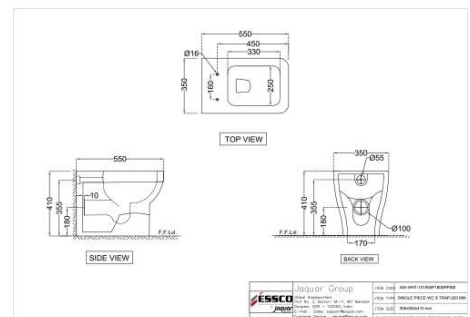

AIS-WHT-101851S220SPPSM

Single Piece WC

AIS-WHT-101351SPPSMZ

Bowl with Cistern for Extended Wall Hung WC

AIS-WHT-101751S220SPPSMZ

Bowl with Cistern for Coupled WC

Aspire

AIS-WHT-101751P180SPPSMZ
Bowl with Cistern for Coupled WC