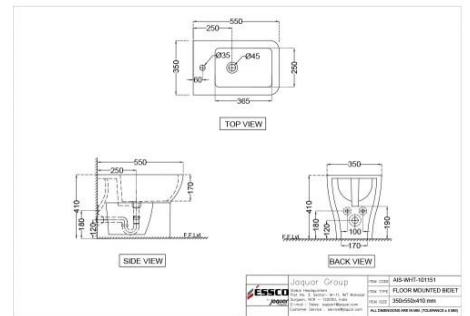

AIS-WHT-101153
Wall Mounted Bidet