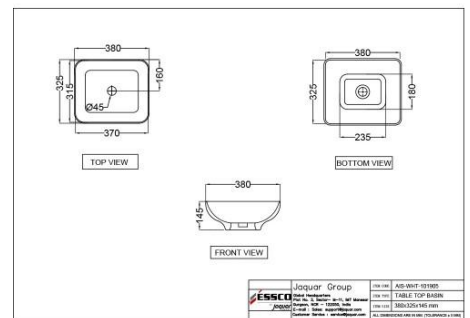

AIS-WHT-101901

Table Top Basin

AIS-WHT-101903

Table Top Basin

AIS-WHT-101905

Table Top Basin

AIS-WHT-101701
Under Counter Basin

AIS-WHT-101801
Wall Hung Basin with Full Pedestal

AIS-WHT-101801
Wall Hung Basin with Half Pedestal

Disclaimer

- Jaquar reserves the right at its sole discretion, to change/modify/alter any product specification at any time without notice, where improvement can be effected in design, development and dimensions.
- Although the information shown in this catalogue is updated to the extent possible but the same may vary. It is advisable to consult our local representative or check in a period manner for latest technical and other updates.
- The prices are subject to change without notice and those ruling at the time of supply will be charged.
- Colours & sizes of product images shown in the Website may vary in reality