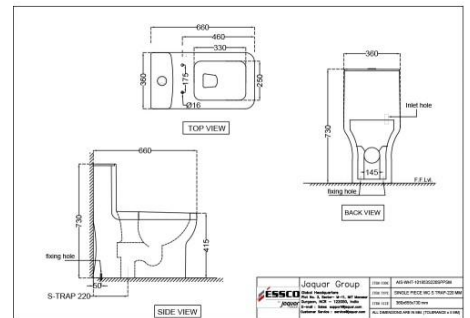

Aspire

AIS-WHT-101751P180SPPSMZ
Bowl with Cistern for Coupled WC

AIS-WHT-101853P180SPPSM
Rimless Single Piece WC

AIS-WHT-101853S220SPPSM
Rimless Single Piece WC

AIS-WHT-101853S300SPPSM
Rimless Single Piece WC