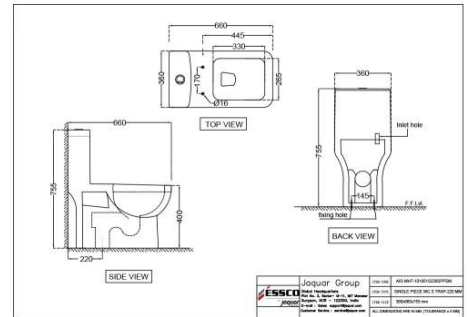

AIS-WHT-101851S220SPPSM

Single Piece WC

AIS-WHT-101351SPPSMZ

Bowl with Cistern for Extended Wall Hung WC

AIS-WHT-101751S220SPPSMZ

Bowl with Cistern for Coupled WC

Aspire

AIS-WHT-101751P180SPPSMZ
Bowl with Cistern for Coupled WC

AIS-WHT-101853P180SPPSM
Rimless Single Piece WC

AIS-WHT-101853S220SPPSM
Rimless Single Piece WC

AIS-WHT-101853S300SPPSM
Rimless Single Piece WC

AIS-WHT-101151
Floor Mounted Bidet

AIS-WHT-101153
Wall Mounted Bidet