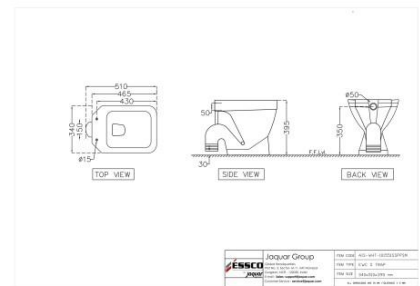

AIS-WHT-101955P180SPPSM

Back To Wall WC