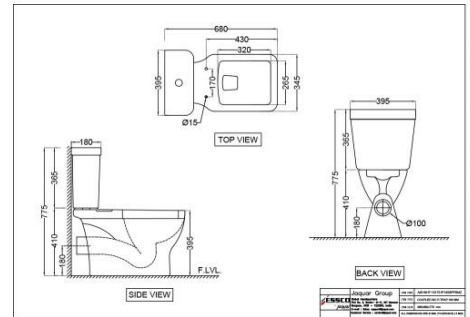

AIS-WHT-101851S220SPPSM

Single Piece WC

AIS-WHT-101351SPPSMZ

Bowl with Cistern for Extended Wall Hung WC

AIS-WHT-101751S220SPPSMZ

Bowl with Cistern for Coupled WC

Aspire

AIS-WHT-101751P180SPPSMZ
Bowl with Cistern for Coupled WC

AIS-WHT-101853P180SPPSM
Rimless Single Piece WC

AIS-WHT-101853S220SPPSM
Rimless Single Piece WC

AIS-WHT-101853S300SPPSM
Rimless Single Piece WC

AIS-WHT-101151
Floor Mounted Bidet

AIS-WHT-101153
Wall Mounted Bidet

AIS-WHT-101801
Wall Hung Basin with Half Pedestal

Disclaimer

- Jaquar reserves the right at its sole discretion, to change/modify/alter any product specification at any time without notice, where improvement can be effected in design, development and dimensions.
- Although the information shown in this catalogue is updated to the extent possible but the same may vary. It is advisable to consult our local representative or check in a period manner for latest technical and other updates.
- The prices are subject to change without notice and those ruling at the time of supply will be charged.
- Colours & sizes of product images shown in the Website may vary in reality