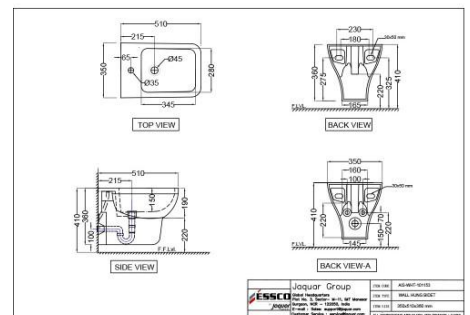

AIS-WHT-101853P180SPPSM
Rimless Single Piece WC

AIS-WHT-101853S220SPPSM
Rimless Single Piece WC

AIS-WHT-101853S300SPPSM
Rimless Single Piece WC

AIS-WHT-101151
Floor Mounted Bidet

AIS-WHT-101153
Wall Mounted Bidet