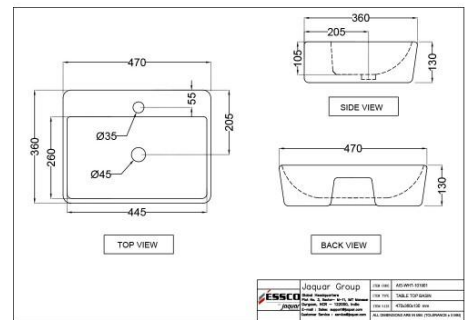

AIS-WHT-101151
Floor Mounted Bidet

AIS-WHT-101153
Wall Mounted Bidet

AIS-WHT-101901

Table Top Basin

AIS-WHT-101903

Table Top Basin

AIS-WHT-101905

Table Top Basin

AIS-WHT-101701
Under Counter Basin

AIS-WHT-101301
Full Pedestal

AIS-WHT-101801
Wall Hung Basin

Disclaimer

- Jaquar reserves the right at its sole discretion, to change/modify/alter any product specification at any time without notice, where improvement can be effected in design, development and dimensions.
- Although the information shown in this catalogue is updated to the extent possible but the same may vary. It is advisable to consult our local representative or check in a period manner for latest technical and other updates.
- The prices are subject to change without notice and those ruling at the time of supply will be charged.
- Colours & sizes of product images shown in the Website may vary in reality