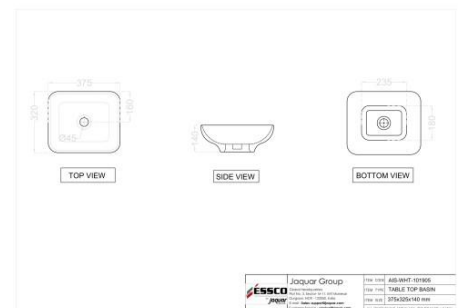

AIS-WHT-101151
Floor Mounted Bidet

AIS-WHT-101153
Wall Mounted Bidet

AIS-WHT-101901

Table Top Basin

AIS-WHT-101903

Table Top Basin

AIS-WHT-101905

Table Top Basin

AIS-WHT-101701
Under Counter Basin

AIS-WHT-101301
Full Pedestal

AIS-WHT-101801
Wall Hung Basin

Disclaimer

- Jaquar reserves the right at its sole discretion, to change/modify/alter any product specification at any time without notice, where improvement can be effected in design, development and dimensions.
- Although the information shown in this catalogue is updated to the extent possible but the same may vary. It is advisable to consult our local representative or check in a period manner for latest technical and other updates.
- The prices are subject to change without notice and those ruling at the time of supply will be charged.
- Colours & sizes of product images shown in the Website may vary in reality