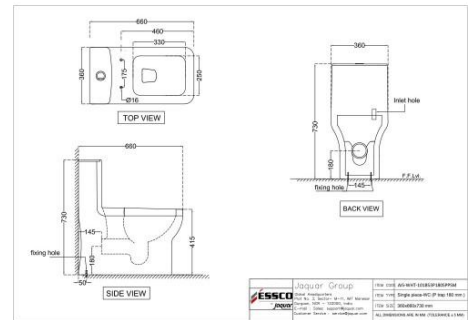

AIS-WHT-101851S220SPPSM

Single Piece WC

AIS-WHT-101351SPPSMZ

Bowl with Cistern for Extended Wall Hung WC

AIS-WHT-101751S220SPPSMZ

Bowl with Cistern for Coupled WC

Aspire

AIS-WHT-101751P180SPPSMZ
Bowl with Cistern for Coupled WC

AIS-WHT-101853P180SPPSM
Rimless Single Piece WC

AIS-WHT-101853S220SPPSM
Rimless Single Piece WC

AIS-WHT-101853S300SPPSM
Rimless Single Piece WC

AIS-WHT-101151
Floor Mounted Bidet

AIS-WHT-101153
Wall Mounted Bidet