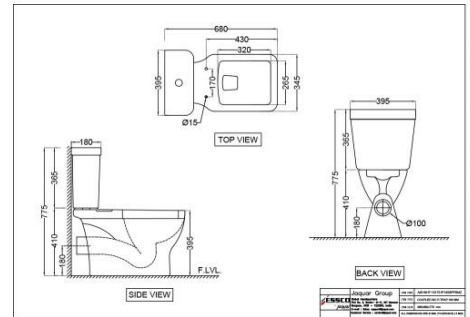

Aspire

ASPIRE

AIS-WHT-101951SPPSM

Wall Hung WC

AIS-WHT-101551SSPPSM

EWC

AIS-WHT-101955P180SPPSM

Back To Wall WC

Aspire

AIS-WHT-101751P180SPPSMZ
Bowl with Cistern for Coupled WC

AIS-WHT-101853P180SPPSM
Rimless Single Piece WC

AIS-WHT-101853S220SPPSM
Rimless Single Piece WC

AIS-WHT-101853S300SPPSM
Rimless Single Piece WC