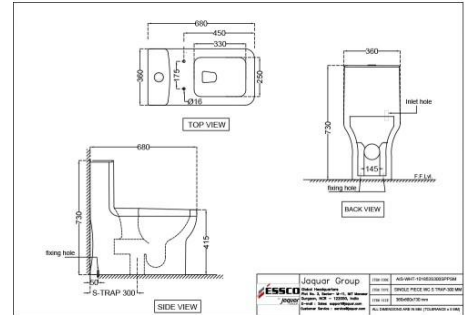

AIS-WHT-101853P180SPPSM
Rimless Single Piece WC

AIS-WHT-101853S220SPPSM
Rimless Single Piece WC

AIS-WHT-101853S300SPPSM
Rimless Single Piece WC

AIS-WHT-101151
Floor Mounted Bidet

AIS-WHT-101153
Wall Mounted Bidet

AIS-WHT-101801
Wall Hung Basin with Half Pedestal

Disclaimer

- Jaquar reserves the right at its sole discretion, to change/modify/alter any product specification at any time without notice, where improvement can be effected in design, development and dimensions.
- Although the information shown in this catalogue is updated to the extent possible but the same may vary. It is advisable to consult our local representative or check in a period manner for latest technical and other updates.
- The prices are subject to change without notice and those ruling at the time of supply will be charged.
- Colours & sizes of product images shown in the Website may vary in reality