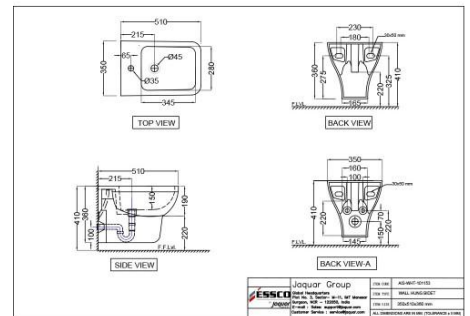

AIS-WHT-101853S300SPPSM
Rimless Single Piece WC

AIS-WHT-101151
Floor Mounted Bidet