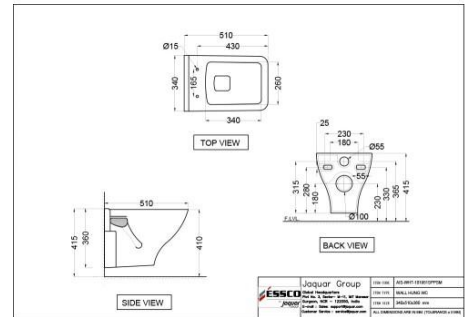

AIS-WHT-101551SSPPSM

EWC