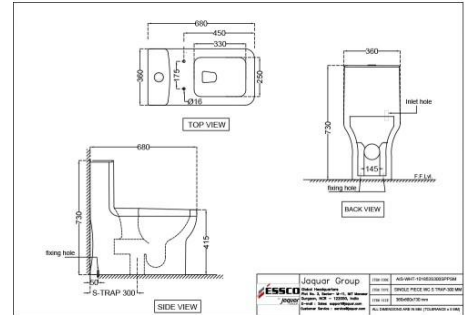

Aspire

AIS-WHT-101751P180SPPSMZ
Bowl with Cistern for Coupled WC

AIS-WHT-101853P180SPPSM
Rimless Single Piece WC

AIS-WHT-101853S220SPPSM
Rimless Single Piece WC

AIS-WHT-101853S300SPPSM
Rimless Single Piece WC

AIS-WHT-101701
Under Counter Basin

AIS-WHT-101301
Full Pedestal

AIS-WHT-101801
Wall Hung Basin

Disclaimer

- Jaquar reserves the right at its sole discretion, to change/modify/alter any product specification at any time without notice, where improvement can be effected in design, development and dimensions.
- Although the information shown in this catalogue is updated to the extent possible but the same may vary. It is advisable to consult our local representative or check in a period manner for latest technical and other updates.
- The prices are subject to change without notice and those ruling at the time of supply will be charged.
- Colours & sizes of product images shown in the Website may vary in reality