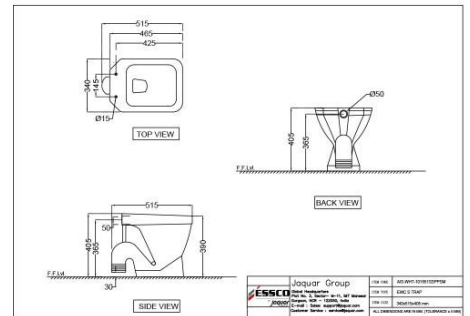

AIS-WHT-101955P180SPPSM

Back To Wall WC