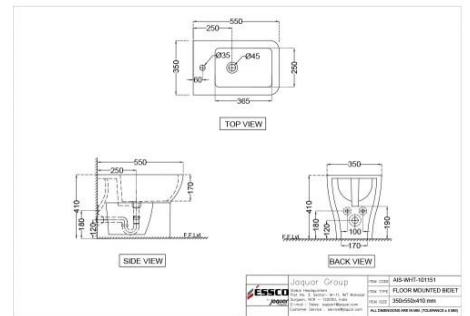

AIS-WHT-101853P180SPPSM
Rimless Single Piece WC

AIS-WHT-101853S220SPPSM
Rimless Single Piece WC

AIS-WHT-101853S300SPPSM
Rimless Single Piece WC

AIS-WHT-101151
Floor Mounted Bidet

AIS-WHT-101153
Wall Mounted Bidet

AIS-WHT-101801
Wall Hung Basin with Half Pedestal

Disclaimer

- Jaquar reserves the right at its sole discretion, to change/modify/alter any product specification at any time without notice, where improvement can be effected in design, development and dimensions.
- Although the information shown in this catalogue is updated to the extent possible but the same may vary. It is advisable to consult our local representative or check in a period manner for latest technical and other updates.
- The prices are subject to change without notice and those ruling at the time of supply will be charged.
- Colours & sizes of product images shown in the Website may vary in reality