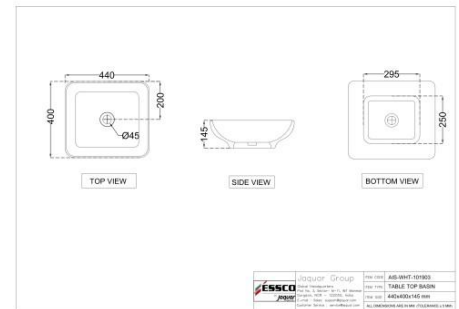

AIS-WHT-101903

Table Top Basin