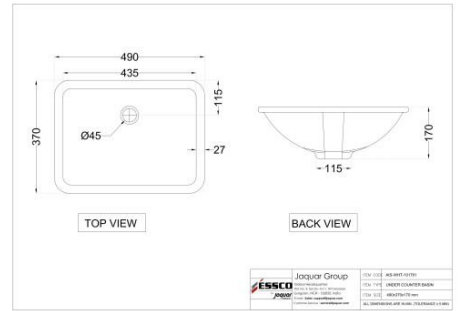

AIS-WHT-101151
Floor Mounted Bidet

AIS-WHT-101153
Wall Mounted Bidet

AIS-WHT-101901

Table Top Basin

AIS-WHT-101903

Table Top Basin

AIS-WHT-101905

Table Top Basin

AIS-WHT-101701
Under Counter Basin

AIS-WHT-101301
Full Pedestal

AIS-WHT-101801
Wall Hung Basin

Disclaimer

- Jaquar reserves the right at its sole discretion, to change/modify/alter any product specification at any time without notice, where improvement can be effected in design, development and dimensions.
- Although the information shown in this catalogue is updated to the extent possible but the same may vary. It is advisable to consult our local representative or check in a period manner for latest technical and other updates.
- The prices are subject to change without notice and those ruling at the time of supply will be charged.
- Colours & sizes of product images shown in the Website may vary in reality