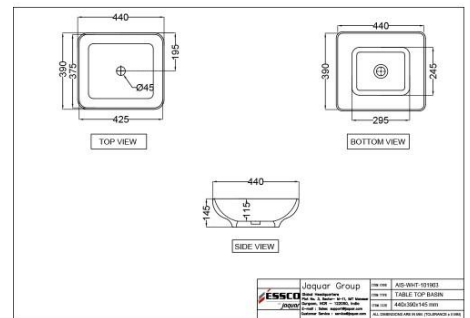

AIS-WHT-101903

Table Top Basin