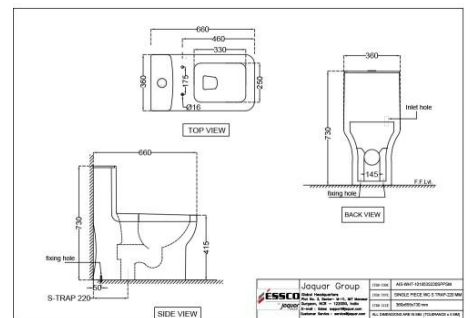

AIS-WHT-101851S220SPPSM

Single Piece WC

AIS-WHT-101351SPPSMZ

Bowl with Cistern for Extended Wall Hung WC

AIS-WHT-101751S220SPPSMZ

Bowl with Cistern for Coupled WC

Aspire

AIS-WHT-101751P180SPPSMZ
Bowl with Cistern for Coupled WC

AIS-WHT-101853P180SPPSM
Rimless Single Piece WC

AIS-WHT-101853S220SPPSM
Rimless Single Piece WC

AIS-WHT-101853S300SPPSM
Rimless Single Piece WC

AIS-WHT-101151
Floor Mounted Bidet

AIS-WHT-101153
Wall Mounted Bidet