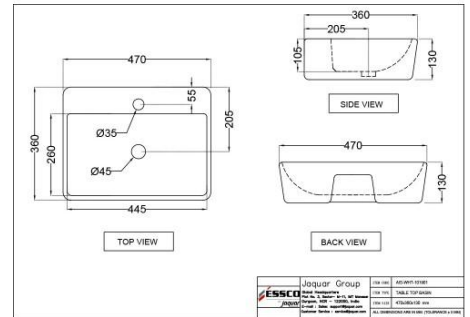

AIS-WHT-101901

Table Top Basin