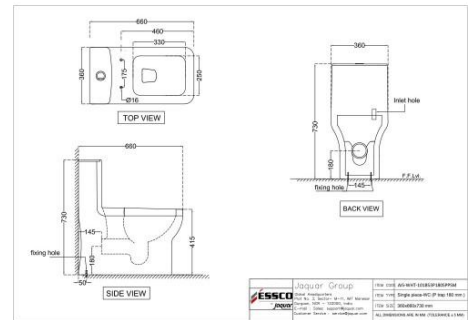

Aspire

AIS-WHT-101751P180SPPSMZ
Bowl with Cistern for Coupled WC

AIS-WHT-101853P180SPPSM
Rimless Single Piece WC

AIS-WHT-101853S220SPPSM
Rimless Single Piece WC

AIS-WHT-101853S300SPPSM
Rimless Single Piece WC