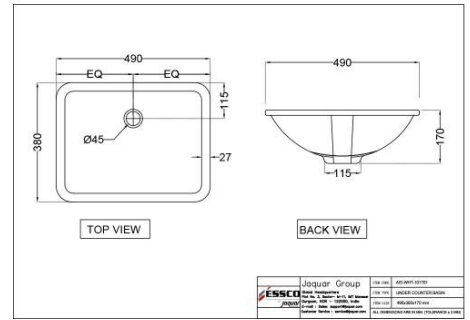

AIS-WHT-101901

Table Top Basin

AIS-WHT-101903

Table Top Basin

AIS-WHT-101905

Table Top Basin

AIS-WHT-101701
Under Counter Basin

AIS-WHT-101801
Wall Hung Basin with Full Pedestal

AIS-WHT-101801
Wall Hung Basin with Half Pedestal

Disclaimer

- Jaquar reserves the right at its sole discretion, to change/modify/alter any product specification at any time without notice, where improvement can be effected in design, development and dimensions.
- Although the information shown in this catalogue is updated to the extent possible but the same may vary. It is advisable to consult our local representative or check in a period manner for latest technical and other updates.
- The prices are subject to change without notice and those ruling at the time of supply will be charged.
- Colours & sizes of product images shown in the Website may vary in reality