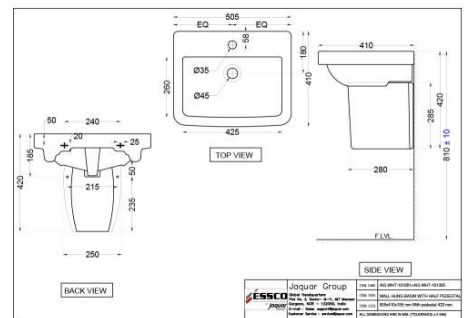

AIS-WHT-101901

Table Top Basin

AIS-WHT-101903

Table Top Basin

AIS-WHT-101905

Table Top Basin

AIS-WHT-101701
Under Counter Basin

AIS-WHT-101801
Wall Hung Basin with Full Pedestal

AIS-WHT-101801
Wall Hung Basin with Half Pedestal

Disclaimer

- Jaquar reserves the right at its sole discretion, to change/modify/alter any product specification at any time without notice, where improvement can be effected in design, development and dimensions.
- Although the information shown in this catalogue is updated to the extent possible but the same may vary. It is advisable to consult our local representative or check in a period manner for latest technical and other updates.
- The prices are subject to change without notice and those ruling at the time of supply will be charged.
- Colours & sizes of product images shown in the Website may vary in reality