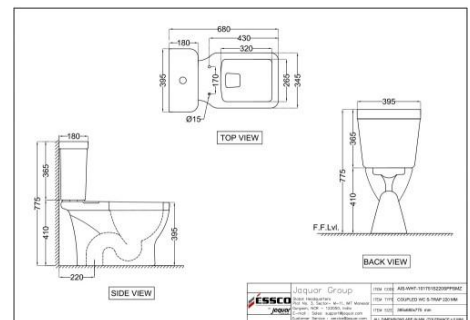

AIS-WHT-101851S220SPPSM

Single Piece WC

AIS-WHT-101351SPPSMZ

Bowl with Cistern for Extended Wall Hung WC

AIS-WHT-101751S220SPPSMZ

Bowl with Cistern for Coupled WC

Aspire

AIS-WHT-101751P180SPPSMZ
Bowl with Cistern for Coupled WC

AIS-WHT-101853P180SPPSM
Rimless Single Piece WC

AIS-WHT-101853S220SPPSM
Rimless Single Piece WC

AIS-WHT-101853S300SPPSM
Rimless Single Piece WC

AIS-WHT-101151
Floor Mounted Bidet

AIS-WHT-101153
Wall Mounted Bidet

AIS-WHT-101801
Wall Hung Basin with Half Pedestal

Disclaimer

- Jaquar reserves the right at its sole discretion, to change/modify/alter any product specification at any time without notice, where improvement can be effected in design, development and dimensions.
- Although the information shown in this catalogue is updated to the extent possible but the same may vary. It is advisable to consult our local representative or check in a period manner for latest technical and other updates.
- The prices are subject to change without notice and those ruling at the time of supply will be charged.
- Colours & sizes of product images shown in the Website may vary in reality