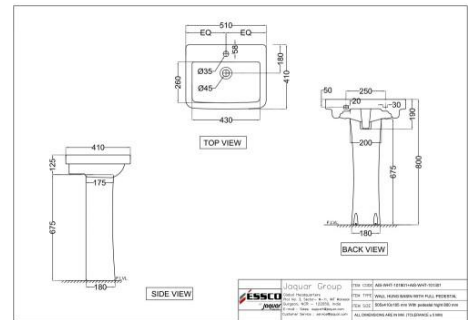

AIS-WHT-101901

Table Top Basin

AIS-WHT-101903

Table Top Basin

AIS-WHT-101905

Table Top Basin

AIS-WHT-101701
Under Counter Basin

AIS-WHT-101801
Wall Hung Basin with Full Pedestal

AIS-WHT-101801
Wall Hung Basin with Half Pedestal

Disclaimer

- Jaquar reserves the right at its sole discretion, to change/modify/alter any product specification at any time without notice, where improvement can be effected in design, development and dimensions.
- Although the information shown in this catalogue is updated to the extent possible but the same may vary. It is advisable to consult our local representative or check in a period manner for latest technical and other updates.
- The prices are subject to change without notice and those ruling at the time of supply will be charged.
- Colours & sizes of product images shown in the Website may vary in reality