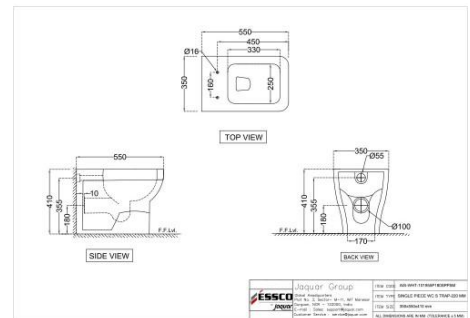

Aspire

AIS-WHT-101751P180SPPSMZ
Bowl with Cistern for Coupled WC

AIS-WHT-101853P180SPPSM
Rimless Single Piece WC

AIS-WHT-101853S220SPPSM
Rimless Single Piece WC

AIS-WHT-101853S300SPPSM
Rimless Single Piece WC