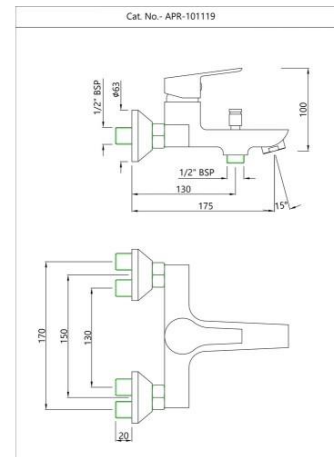

# Aspire

APR-CHR-101005NB  
Single Lever Tall Boy

APR-CHR-101055NK  
Exposed Parts Kit of Single Lever  
Divertor

APR-CHR-101233K  
Exposed Part Kit of Single Lever Basin  
Mixer Wall Mounted

APR-CHR-101119  
Single Lever Wall Mixer