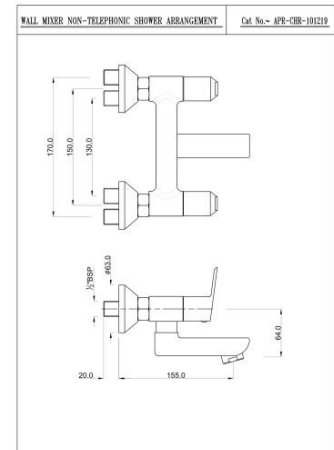

# ASPIRE

APR-CHR-101011NB  
Single Lever Basin Mixer

APR-CHR-101219  
Wall Mixer Non-Telephonic Shower Arrangement

APR-CHR-101051B  
Single Lever Basin Mixer with Popup Waste