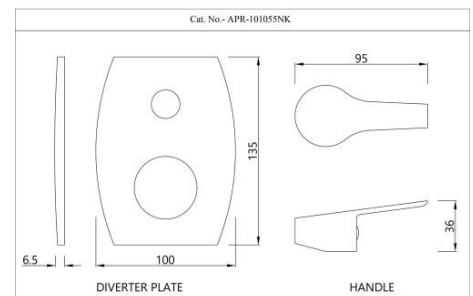

APR-CHR-101055NK
Exposed Parts Kit of Single Lever
Divertor