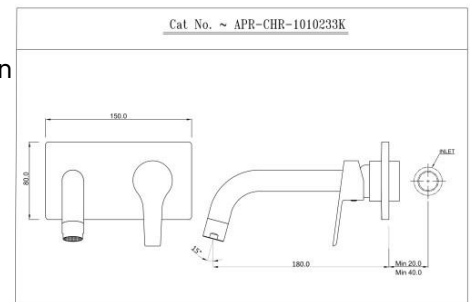

# Aspire

APR-CHR-101005NB  
Single Lever Tall Boy

APR-CHR-101055NK  
Exposed Parts Kit of Single Lever  
Divertor

APR-CHR-101233K  
Exposed Part Kit of Single Lever Basin  
Mixer Wall Mounted

APR-CHR-101119  
Single Lever Wall Mixer