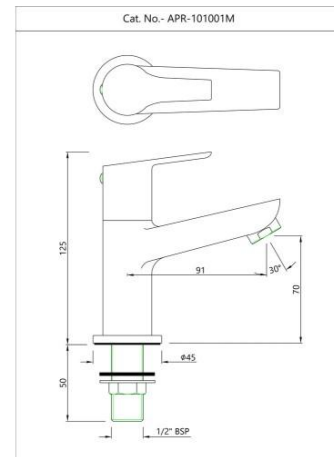

APR-CHR-101149  
Single Lever Exposed Shower Mixer

APR-CHR-101213B  
Single Lever 1-Hole Bidet Mixer

# Aspire

---

APR-CHR-101001M

Pillar cock

APR-CHR-101021M

Pillar cock

APR-CHR-101123

Swan Neck Tap