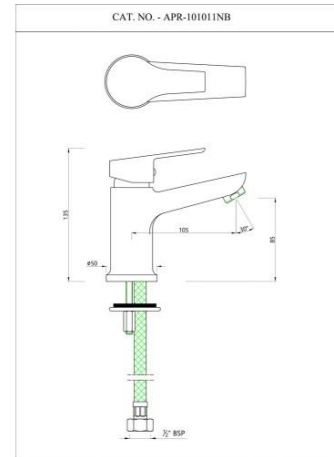

# ASPIRE

APR-CHR-101011NB  
Single Lever Basin Mixer

APR-CHR-101219  
Wall Mixer Non-Telephonic Shower Arrangement

APR-CHR-101051B  
Single Lever Basin Mixer with Popup Waste

# Aspire

APR-CHR-101005NB  
Single Lever Tall Boy

APR-CHR-101055NK  
Exposed Parts Kit of Single Lever  
Divertor

APR-CHR-101233K  
Exposed Part Kit of Single Lever Basin  
Mixer Wall Mounted

APR-CHR-101119  
Single Lever Wall Mixer