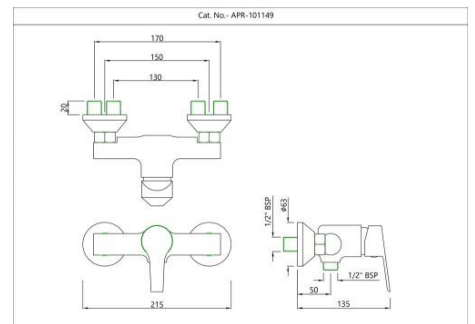

# Aspire

APR-CHR-101005NB  
Single Lever Tall Boy

APR-CHR-101055NK  
Exposed Parts Kit of Single Lever  
Divertor

APR-CHR-101233K  
Exposed Part Kit of Single Lever Basin  
Mixer Wall Mounted

APR-CHR-101119  
Single Lever Wall Mixer

APR-CHR-101149  
Single Lever Exposed Shower Mixer

APR-CHR-101213B  
Single Lever 1-Hole Bidet Mixer