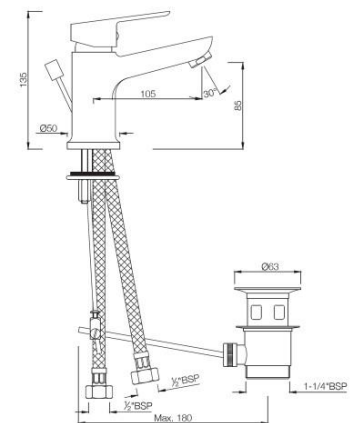

# ASPIRE

APR-CHR-101011NB  
Single Lever Basin Mixer

APR-CHR-101219  
Wall Mixer Non-Telephonic Shower Arrangement

APR-CHR-101051B  
Single Lever Basin Mixer with Popup Waste

# Aspire

APR-CHR-101005NB  
Single Lever Tall Boy

APR-CHR-101055NK  
Exposed Parts Kit of Single Lever  
Divertor

APR-CHR-101233K  
Exposed Part Kit of Single Lever Basin  
Mixer Wall Mounted

APR-CHR-101119  
Single Lever Wall Mixer