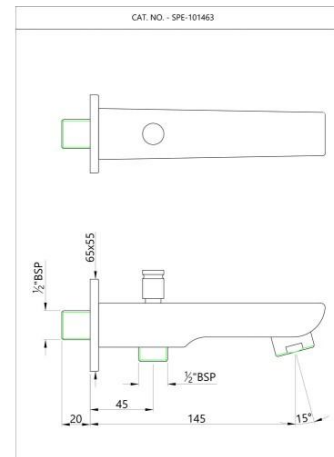

Aspire

SPE-CHR-101463

Aspire Bath Tub Spout