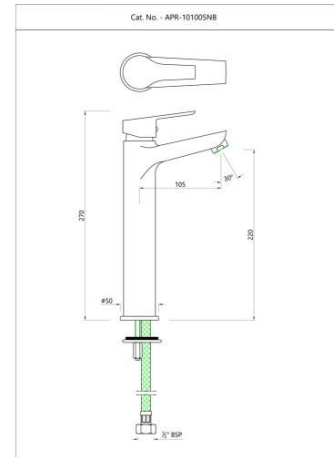

# ASPIRE

APR-CHR-101011NB  
Single Lever Basin Mixer

APR-CHR-101219  
Wall Mixer Non-Telephonic Shower Arrangement

APR-CHR-101051B  
Single Lever Basin Mixer with Popup Waste

# Aspire

APR-CHR-101005NB  
Single Lever Tall Boy

APR-CHR-101055NK  
Exposed Parts Kit of Single Lever  
Divertor

APR-CHR-101233K  
Exposed Part Kit of Single Lever Basin  
Mixer Wall Mounted

APR-CHR-101119  
Single Lever Wall Mixer